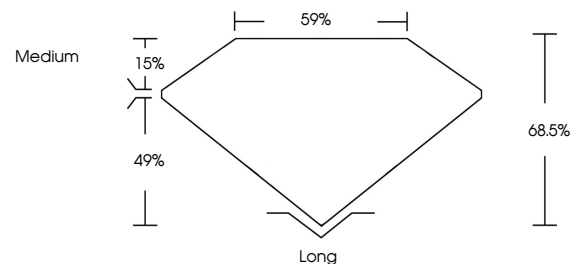

PROPORTIONS