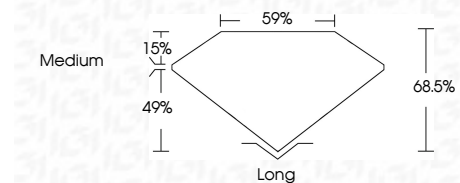

ELECTRONIC COPY

LG668444353
Report verification at igi.org

December 6, 2024
IGI Report Number **LG668444353**
Description **LABORATORY GROWN DIAMOND**
Shape and Cutting Style **EMERALD CUT**
Measurements **7.24 X 5.14 X 3.52 MM**

GRADING RESULTS
Carat Weight **1.31 CARAT**
Color Grade **G**
Clarity Grade **VS 1**

ADDITIONAL GRADING INFORMATION
Polish **EXCELLENT**
Symmetry **EXCELLENT**
Fluorescence **NONE**
Inscription(s) **IGI LG668444353**
Comments: This Laboratory Grown Diamond was created by Chemical Vapor Deposition (CVD) growth process. Type IIa

December 6, 2024
IGI Report No. LG668444353
EMERALD CUT
1.31 CARAT
Color Grade **G**
Clarity Grade **VS 1**
Depth **68.5%**
Table **59%**
Girdle **Medium**
Culet **Long**
Polish **EXCELLENT**
Symmetry **EXCELLENT**
Fluorescence **NONE**
Inscription(s) **IGI LG668444353**
Comments: This Laboratory Grown Diamond was created by Chemical Vapor Deposition (CVD) growth process. Type IIa

LABORATORY GROWN DIAMOND REPORT

December 6, 2024
IGI Report Number **LG668444353**
Description **LABORATORY GROWN DIAMOND**
Shape and Cutting Style **EMERALD CUT**
Measurements **7.24 X 5.14 X 3.52 MM**