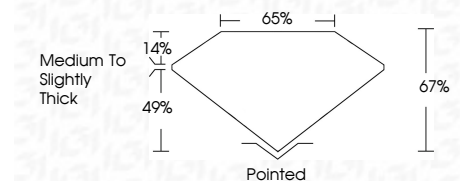

ELECTRONIC COPY

LG669428172
Report verification at igi.org

December 30, 2024
IGI Report Number **LG669428172**
Description **LABORATORY GROWN DIAMOND**
Shape and Cutting Style **SQUARE EMERALD CUT**
Measurements **7.12 X 6.87 X 4.60 MM**

GRADING RESULTS
Carat Weight **2.05 CARATS**
Color Grade **D**
Clarity Grade **VVS 1**

ADDITIONAL GRADING INFORMATION
Polish **EXCELLENT**
Symmetry **EXCELLENT**
Fluorescence **NONE**
Inscription(s) **IGI LG669428172**
Comments: As Grown - No indication of post-growth treatment.
This Laboratory Grown Diamond was created by High Pressure High Temperature (HPHT) growth process.
Type II

December 30, 2024
IGI Report No LG669428172
SQUARE EMERALD CUT
7.12 X 6.87 X 4.60 MM
2.05 CARATS
D
VVS 1
67%
65%
Medium to Slightly Thick
Pointed
EXCELLENT
EXCELLENT
NONE
IGI LG669428172

Comments: As Grown - No indication of post-growth treatment.
This Laboratory Grown Diamond was created by High Pressure High Temperature (HPHT) growth process.
Type II

LABORATORY GROWN DIAMOND REPORT

December 30, 2024
IGI Report Number **LG669428172**
Description **LABORATORY GROWN DIAMOND**
Shape and Cutting Style **SQUARE EMERALD CUT**
Measurements **7.12 X 6.87 X 4.60 MM**