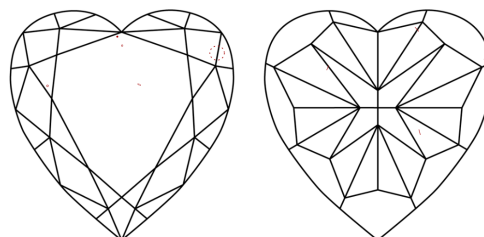

January 7, 2025
IGI Report Number **LG671440249**
Description **LABORATORY GROWN DIAMOND**
Shape and Cutting Style **HEART MODIFIED BRILLIANT**
Measurements **7.94 X 9.09 X 5.39 MM**

GRADING RESULTS

Carat Weight **3.08 CARATS**
Color Grade **FANCY VIVID PINK**
Clarity Grade **VS 2**

PROPORTIONS

Sample Image Used

CLARITY CHARACTERISTICS

KEY TO SYMBOLS

Red symbols indicate internal characteristics.
Green symbols indicate external characteristics.

COLOR

D E F G H I J Faint Very Light Light