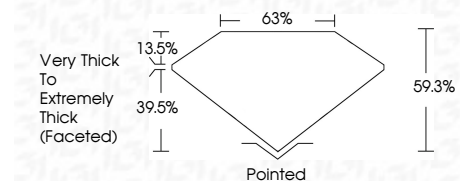

ELECTRONIC COPY

LG671440249
Report verification at igi.org

January 7, 2025
IGI Report Number **LG671440249**
Description **LABORATORY GROWN DIAMOND**
Shape and Cutting Style **HEART MODIFIED BRILLIANT**
Measurements **7.94 X 9.09 X 5.39 MM**

GRADING RESULTS

Carat Weight **3.08 CARATS**
Color Grade **FANCY VIVID PINK**
Clarity Grade **VS 2**

ADDITIONAL GRADING INFORMATION

Polish **VERY GOOD**
Symmetry **VERY GOOD**
Fluorescence **SLIGHT**
Inscription(s) **IGI LG671440249**
Comments: This Laboratory Grown Diamond was created by Chemical Vapor Deposition (CVD) growth process. Indications of post-growth treatment.

January 7, 2025
IGI Report Number **LG671440249**
Description **LABORATORY GROWN DIAMOND**
Shape and Cutting Style **HEART MODIFIED BRILLIANT**
Measurements **7.94 X 9.09 X 5.39 MM**

GRADING RESULTS

Carat Weight **3.08 CARATS**
Color Grade **FANCY VIVID PINK**
Clarity Grade **VS 2**