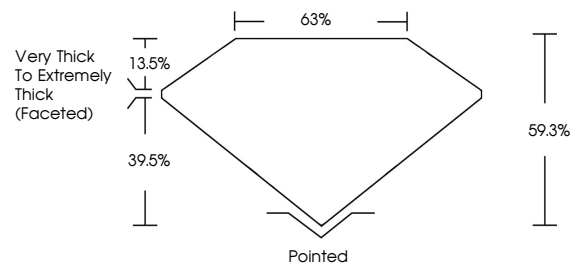

GRADING RESULTS

Carat Weight **3.08 CARATS**
Color Grade **FANCY VIVID PINK**
Clarity Grade **VS 2**

ADDITIONAL GRADING INFORMATION

Polish **VERY GOOD**
Symmetry **VERY GOOD**
Fluorescence **SLIGHT**
Inscription(s) **IGI LG671440249**
Comments: This Laboratory Grown Diamond was created by Chemical Vapor Deposition (CVD) growth process. Indications of post-growth treatment.

January 7, 2025
IGI Report Number **LG671440249**
Description **LABORATORY GROWN DIAMOND**
Shape and Cutting Style **HEART MODIFIED BRILLIANT**
Measurements **7.94 X 9.09 X 5.39 MM**

GRADING RESULTS

Carat Weight **3.08 CARATS**
Color Grade **FANCY VIVID PINK**
Clarity Grade **VS 2**

PROPORTIONS

Sample Image Used

CLARITY CHARACTERISTICS

KEY TO SYMBOLS

Red symbols indicate internal characteristics.
Green symbols indicate external characteristics.

COLOR

D E F G H I J Faint Very Light Light