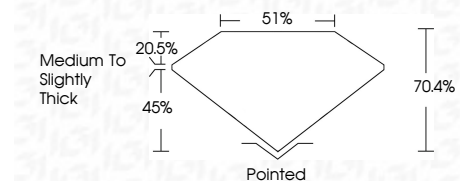

ELECTRONIC COPY

LG677505755
Report verification at igi.org

January 24, 2025
IGI Report Number **LG677505755**
Description **LABORATORY GROWN DIAMOND**
Shape and Cutting Style **CUT CORNERED
RECTANGULAR MODIFIED
BRILLIANT**
Measurements **13.09 X 9.23 X 6.50 MM**

GRADING RESULTS

Carat Weight **7.53 CARATS**
Color Grade **FANCY VIVID YELLOW**
Clarity Grade **VVS 2**

ADDITIONAL GRADING INFORMATION

Polish **EXCELLENT**
Symmetry **EXCELLENT**
Fluorescence **NONE**
Inscription(s) **(IGI) LG677505755**
Comments: This Laboratory Grown Diamond was created by Chemical Vapor Deposition (CVD) growth process.

January 24, 2025
IGI Report No **LG677505755**
CUT CORNERED RECT. MODIFIED BRILLIANT
Carat Weight **7.53 CARATS**
Color Grade **FANCY VIVID YELLOW**
Clarity Grade **VVS 2**
Depth **70.4%**
Table **61%**
Girdle **Medium to Slightly Thick**
Culet **Pointed**
Polish **EXCELLENT**
Symmetry **EXCELLENT**
Fluorescence **NONE**
Inscription(s) **(IGI) LG677505755**
Comments: This Laboratory Grown Diamond was created by Chemical Vapor Deposition (CVD) growth process.

GRADING RESULTS

Carat Weight **7.53 CARATS**
Color Grade **FANCY VIVID YELLOW**
Clarity Grade **VVS 2**

ADDITIONAL GRADING INFORMATION

Polish **EXCELLENT**
Symmetry **EXCELLENT**
Fluorescence **NONE**
Inscription(s) **(IGI) LG677505755**