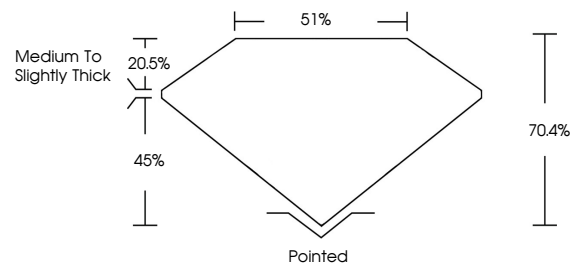

January 24, 2025
IGI Report No **LG677505755**
CUT CORNERED RECT. MODIFIED BRILLIANT
Carat Weight **7.53 CARATS**
Color Grade **FANCY VIVID YELLOW**
Clarity Grade **VVS 2**
Depth **70.4%**
Table **61%**
Girdle **Medium to Slightly Thick**
Culet **Pointed**
Polish **EXCELLENT**
Symmetry **EXCELLENT**
Fluorescence **NONE**
Inscription(s) **(IGI) LG677505755**
Comments: This Laboratory Grown Diamond was created by Chemical Vapor Deposition (CVD) growth process.

GRADING RESULTS

Carat Weight **7.53 CARATS**
Color Grade **FANCY VIVID YELLOW**
Clarity Grade **VVS 2**

ADDITIONAL GRADING INFORMATION

Polish **EXCELLENT**
Symmetry **EXCELLENT**
Fluorescence **NONE**
Inscription(s) **(IGI) LG677505755**

Comments: This Laboratory Grown Diamond was created by Chemical Vapor Deposition (CVD) growth process.

PROPORTIONS

Sample Image Used

CLARITY CHARACTERISTICS

KEY TO SYMBOLS

Red symbols indicate internal characteristics.
Green symbols indicate external characteristics.