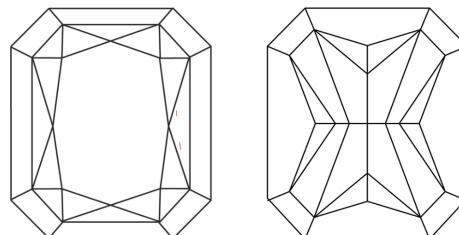

CLARITY CHARACTERISTICS

KEY TO SYMBOLS

Red symbols indicate internal characteristics.
Green symbols indicate external characteristics.

COLOR

D E F G H I J Faint Very Light Light

CLARITY

IF VS¹⁻² VS¹⁻² SI¹⁻² I¹⁻³

Internally Flawless Very Very Slightly Included Very Slightly Included Slightly Included Included