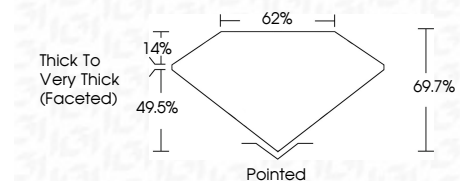

ELECTRONIC COPY

LG677527569
Report verification at igi.org

January 27, 2025
IGI Report Number **LG677527569**
Description **LABORATORY GROWN DIAMOND**
Shape and Cutting Style **CUSHION MODIFIED BRILLIANT**
Measurements **7.79 X 6.30 X 4.39 MM**
GRADING RESULTS
Carat Weight **2.02 CARATS**
Color Grade **FANCY INTENSE YELLOW**
Clarity Grade **VVS 2**

GRADING RESULTS

Carat Weight **2.02 CARATS**
Color Grade **FANCY INTENSE YELLOW**
Clarity Grade **VVS 2**

ADDITIONAL GRADING INFORMATION

Polish **EXCELLENT**
Symmetry **EXCELLENT**
Fluorescence **NONE**
Inscription(s) **IGI LG677527569**

Comments: This Laboratory Grown Diamond was created by Chemical Vapor Deposition (CVD) growth process.

Secondary color: Grey

PROPORTIONS

Sample Image Used

CLARITY CHARACTERISTICS

KEY TO SYMBOLS

Red symbols indicate internal characteristics.
Green symbols indicate external characteristics.

COLOR

D E F G H I J Faint Very Light Light

CLARITY

IF	VS ¹⁻²	VVS ¹⁻²	S ¹⁻²	I ¹⁻³
Internally Flawless	Very Very Slightly Included	Very Slightly Included	Slightly Included	Included

ADDITIONAL GRADING INFORMATION