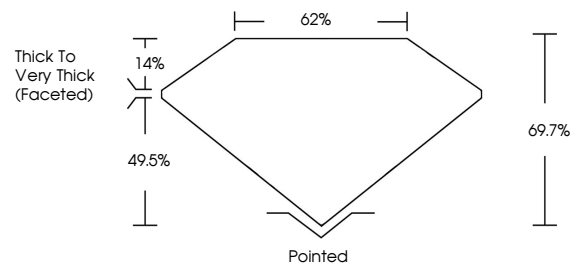

ELECTRONIC COPY

LG677527569
Report verification at igi.org

January 27, 2025
IGI Report Number **LG677527569**
Description **LABORATORY GROWN DIAMOND**
Shape and Cutting Style **CUSHION MODIFIED BRILLIANT**
Measurements **7.79 X 6.30 X 4.39 MM**
GRADING RESULTS
Carat Weight **2.02 CARATS**
Color Grade **FANCY INTENSE YELLOW**
Clarity Grade **VVS 2**

LABORATORY GROWN DIAMOND REPORT

January 27, 2025
IGI Report Number **LG677527569**
Description **LABORATORY GROWN DIAMOND**
Shape and Cutting Style **CUSHION MODIFIED BRILLIANT**
Measurements **7.79 X 6.30 X 4.39 MM**

GRADING RESULTS

Carat Weight **2.02 CARATS**
Color Grade **FANCY INTENSE YELLOW**
Clarity Grade **VVS 2**

ADDITIONAL GRADING INFORMATION

Polish **EXCELLENT**
Symmetry **EXCELLENT**
Fluorescence **NONE**
Inscription(s) **IGI LG677527569**

Comments: This Laboratory Grown Diamond was created by Chemical Vapor Deposition (CVD) growth process.

Secondary color: Grey

PROPORTIONS

Sample Image Used

CLARITY CHARACTERISTICS

KEY TO SYMBOLS

Red symbols indicate internal characteristics.
Green symbols indicate external characteristics.