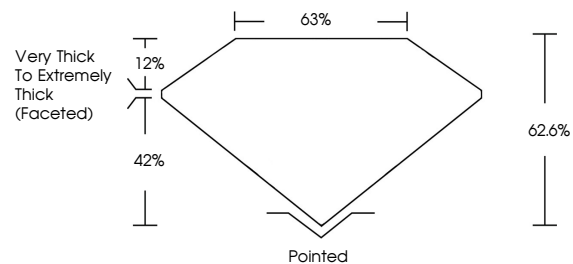

ELECTRONIC COPY

LG67755535
Report verification at igi.org

February 1, 2025
IGI Report Number **LG67755535**
Description **LABORATORY GROWN DIAMOND**
Shape and Cutting Style **PEAR MODIFIED BRILLIANT**
Measurements **9.71 X 5.72 X 3.58 MM**
GRADING RESULTS
Carat Weight **1.51 CARAT**
Color Grade **FANCY VIVID YELLOW**
Clarity Grade **VS 1**

February 1, 2025
IGI Report Number **LG67755535**
Description **LABORATORY GROWN DIAMOND**
Shape and Cutting Style **PEAR MODIFIED BRILLIANT**
Measurements **9.71 X 5.72 X 3.58 MM**

GRADING RESULTS

Carat Weight **1.51 CARAT**
Color Grade **FANCY VIVID YELLOW**
Clarity Grade **VS 1**

Secondary color: Orange

PROPORTIONS

Sample Image Used

CLARITY CHARACTERISTICS

KEY TO SYMBOLS

Red symbols indicate internal characteristics.
Green symbols indicate external characteristics.

COLOR

D E F G H I J Faint Very Light Light