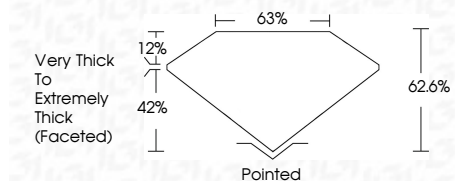

Secondary color: Orange

PROPORTIONS

Sample Image Used

CLARITY CHARACTERISTICS

KEY TO SYMBOLS

Red symbols indicate internal characteristics.
Green symbols indicate external characteristics.

COLOR

D E F G H I J Faint Very Light Light

CLARITY

IF	VS ¹⁻²	VS ¹⁻²	SI ¹⁻²	I ¹⁻³
Internally Flawless	Very Very Slightly Included	Very Slightly Included	Slightly Included	Included

ADDITIONAL GRADING INFORMATION

Polish **EXCELLENT**
Symmetry **EXCELLENT**
Fluorescence **NONE**
Inscription(s) **IGI LG67755535**
Comments: This Laboratory Grown Diamond was created by Chemical Vapor Deposition (CVD) growth process.
Secondary color: Orange