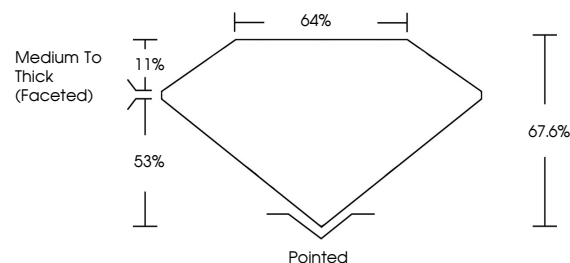

PROPORTIONS