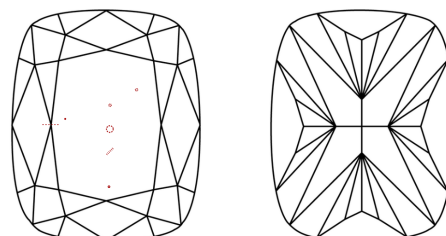

CLARITY CHARACTERISTICS

KEY TO SYMBOLS

Red symbols indicate internal characteristics.
Green symbols indicate external characteristics.

COLOR

D E F G H I J Faint Very Light Light

CLARITY

IF	VS¹⁻²	VS¹⁻²	SI¹⁻²	I¹⁻³
Internally Flawless	Very Very Slightly Included	Very Slightly Included	Slightly Included	Included