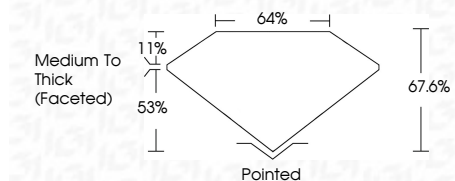

**ELECTRONIC COPY**

LG678529362  
Report verification at igi.org

January 28, 2025  
IGI Report Number **LG678529362**  
Description **LABORATORY GROWN DIAMOND**  
Shape and Cutting Style **CUSHION BRILLIANT**  
Measurements **7.07 X 5.49 X 3.71 MM**

**GRADING RESULTS**

Carat Weight **1.08 CARAT**  
Color Grade **E**  
Clarity Grade **VS 1**

**ADDITIONAL GRADING INFORMATION**

Polish **EXCELLENT**  
Symmetry **EXCELLENT**  
Fluorescence **NONE**  
Inscription(s) **IGI LG678529362**  
Comments: This Laboratory Grown Diamond was created by Chemical Vapor Deposition (CVD) growth process. Type IIa

January 28, 2025  
IGI Report No LG678529362  
**CUSHION BRILLIANT**  
1.08 CARAT  
E  
7.07 X 5.49 X 3.71 MM  
Carat Weight  
Color Grade  
Clarity Grade  
Depth  
Table  
Girdle  
Medium To Thick (Faceted)  
Pointed  
EXCELLENT  
EXCELLENT  
NONE  
IGI LG678529362  
Inscription(s)  
Comments: This Laboratory Grown Diamond was created by Chemical Vapor Deposition (CVD) growth process. Type IIa

**LABORATORY GROWN DIAMOND REPORT**

January 28, 2025  
IGI Report Number **LG678529362**  
Description **LABORATORY GROWN DIAMOND**  
Shape and Cutting Style **CUSHION BRILLIANT**  
Measurements **7.07 X 5.49 X 3.71 MM**