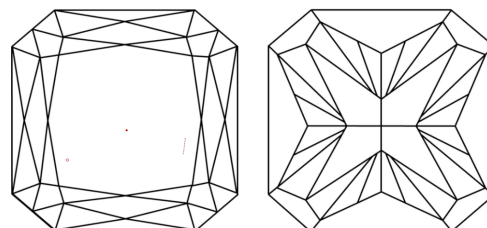

CLARITY CHARACTERISTICS

KEY TO SYMBOLS

Red symbols indicate internal characteristics.
Green symbols indicate external characteristics.