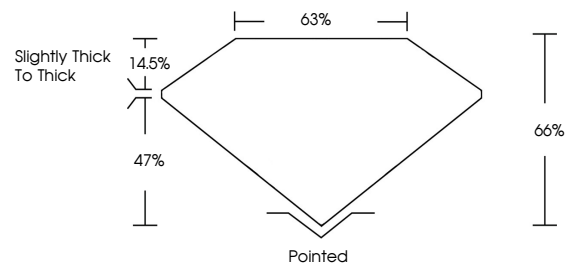

PROPORTIONS