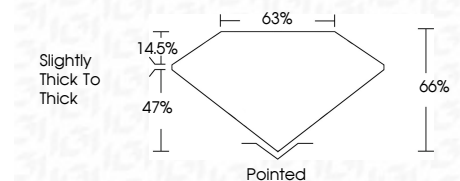

ELECTRONIC COPY

LG678529720
Report verification at igi.org

January 25, 2025
IGI Report Number **LG678529720**
Description **LABORATORY GROWN DIAMOND**
Shape and Cutting Style **CUT CORNERED SQUARE
MODIFIED BRILLIANT**
Measurements **7.37 X 7.36 X 4.86 MM**

GRADING RESULTS
Carat Weight **2.30 CARATS**
Color Grade **E**
Clarity Grade **VVS 2**

ADDITIONAL GRADING INFORMATION
Polish **EXCELLENT**
Symmetry **EXCELLENT**
Fluorescence **NONE**
Inscription(s) **IGI LG678529720**
Comments: This Laboratory Grown Diamond was created by Chemical Vapor Deposition (CVD) growth process. Type IIa

January 25, 2025
IGI Report No **LG678529720**
CUT CORNERED SQUARE MODIFIED BRILLIANT
7.37 X 7.36 X 4.86 MM
Carat Weight **2.30 CARATS**
Color Grade **E**
Clarity Grade **VVS 2**
Depth **66%**
Table **47%**
Girdle **Slightly thick to thick**
Culet **Pointed**
Polish **EXCELLENT**
Symmetry **EXCELLENT**
Fluorescence **NONE**
Inscription(s) **IGI LG678529720**
Comments: This Laboratory Grown Diamond was created by Chemical Vapor Deposition (CVD) growth process. Type IIa

GRADING RESULTS
Carat Weight **2.30 CARATS**
Color Grade **E**
Clarity Grade **VVS 2**

ADDITIONAL GRADING INFORMATION
Polish **EXCELLENT**
Symmetry **EXCELLENT**
Fluorescence **NONE**
Inscription(s) **IGI LG678529720**