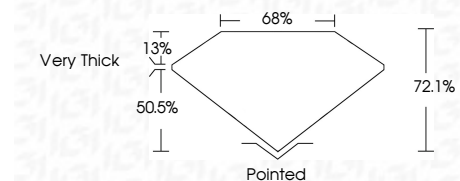

**ELECTRONIC COPY**

LG685525555  
Report verification at igi.org

March 7, 2025  
IGI Report Number **LG685525555**  
Description **LABORATORY GROWN DIAMOND**  
Shape and Cutting Style **CUT CORNERED  
RECTANGULAR MODIFIED  
BRILLIANT**  
Measurements **11.04 X 7.60 X 5.48 MM**

**GRADING RESULTS**  
Carat Weight **4.50 CARATS**  
Color Grade **FANCY VIVID YELLOW**  
Clarity Grade **SI 1**

**ADDITIONAL GRADING INFORMATION**  
Polish **EXCELLENT**  
Symmetry **EXCELLENT**  
Fluorescence **NONE**  
Inscription(s) **IGI LG685525555**  
Comments: This Laboratory Grown Diamond was created by Chemical Vapor Deposition (CVD) growth process.

March 7, 2025  
IGI Report No. LG685525555  
CUT CORNERED RECT. MODIFIED BRILLIANT  
11.04 X 7.60 X 5.48 MM  
4.50 CARATS  
FANCY VIVID YELLOW  
SI 1  
72.1%  
68%  
Very Thick  
Pointed  
EXCELLENT  
EXCELLENT  
NONE  
IGI LG685525555  
Comments: This Laboratory Grown Diamond was created by Chemical Vapor Deposition (CVD) growth process.

**GRADING RESULTS**  
Carat Weight **4.50 CARATS**  
Color Grade **FANCY VIVID YELLOW**  
Clarity Grade **SI 1**

**ADDITIONAL GRADING INFORMATION**  
Polish **EXCELLENT**  
Symmetry **EXCELLENT**  
Fluorescence **NONE**  
Inscription(s) **IGI LG685525555**