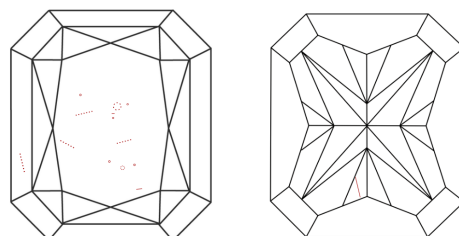

CLARITY CHARACTERISTICS

KEY TO SYMBOLS

Red symbols indicate internal characteristics.
Green symbols indicate external characteristics.

COLOR

D E F G H I J Faint Very Light Light

CLARITY

IF	VS¹⁻²	VS¹⁻²	SI¹⁻²	I¹⁻³
Internally Flawless	Very Very Slightly Included	Very Slightly Included	Slightly Included	Included