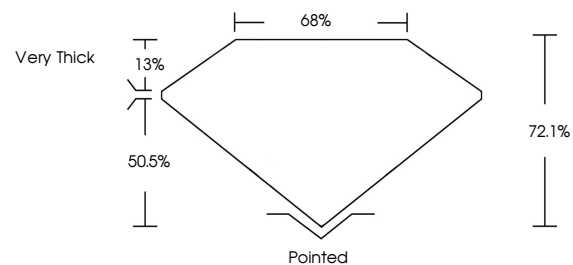

PROPORTIONS