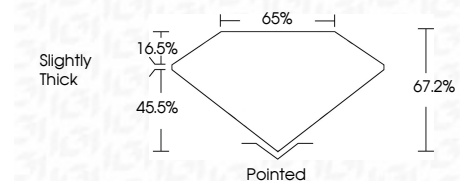

ELECTRONIC COPY

LG685573708
Report verification at igi.org

February 22, 2025
IGI Report Number **LG685573708**
Description **LABORATORY GROWN DIAMOND**
Shape and Cutting Style **CUT CORNERED SQUARE
MODIFIED BRILLIANT**
Measurements **12.72 X 12.12 X 8.14 MM**

GRADING RESULTS
Carat Weight **11.04 CARATS**
Color Grade **E**
Clarity Grade **VVS 2**

ADDITIONAL GRADING INFORMATION
Polish **EXCELLENT**
Symmetry **EXCELLENT**
Fluorescence **NONE**
Inscription(s) **IGI LG685573708**
Comments: This Laboratory Grown Diamond was created by Chemical Vapor Deposition (CVD) growth process. Type IIa

February 22, 2025
IGI Report No. LG685573708
CUT CORNERED SQUARE MODIFIED BRILLIANT
12.72 X 12.12 X 8.14 MM
Carat Weight **11.04 CARATS**
Color Grade **E**
Clarity Grade **VVS 2**
Depth **67.2%**
Table **45.5%**
Girdle **Slightly Thick**
Culet **Pointed**
Polish **EXCELLENT**
Symmetry **EXCELLENT**
Fluorescence **NONE**
Inscription(s) **IGI LG685573708**
Comments: This Laboratory Grown Diamond was created by Chemical Vapor Deposition (CVD) growth process. Type IIa

GRADING RESULTS
Carat Weight **11.04 CARATS**
Color Grade **E**
Clarity Grade **VVS 2**

ADDITIONAL GRADING INFORMATION
Polish **EXCELLENT**
Symmetry **EXCELLENT**
Fluorescence **NONE**
Inscription(s) **IGI LG685573708**