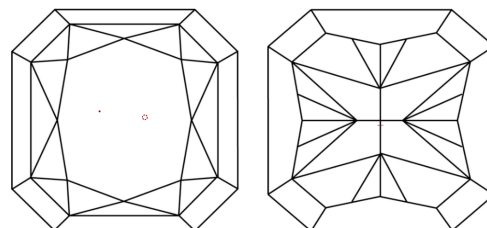

CLARITY CHARACTERISTICS

KEY TO SYMBOLS

Red symbols indicate internal characteristics.
Green symbols indicate external characteristics.