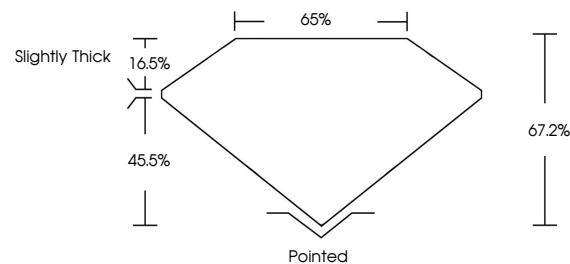

PROPORTIONS