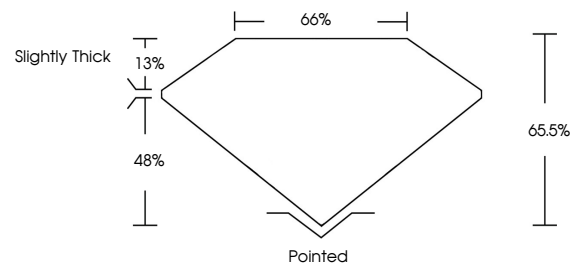

PROPORTIONS