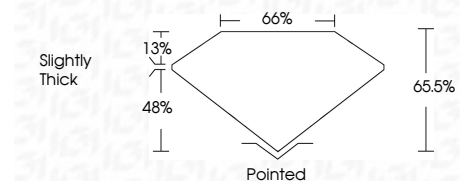

ELECTRONIC COPY

LG692553231
Report verification at igi.org

April 18, 2025
IGI Report Number **LG692553231**
Description **LABORATORY GROWN DIAMOND**

Shape and Cutting Style **SQUARE EMERALD CUT**
Measurements **8.11 X 8.11 X 5.31 MM**

GRADING RESULTS
Carat Weight **3.17 CARATS**
Color Grade **FANCY VIVID PINK**
Clarity Grade **VS 2**

ADDITIONAL GRADING INFORMATION
Polish **EXCELLENT**
Symmetry **EXCELLENT**
Fluorescence **SLIGHT**
Inscription(s) **IGI LG692553231**
Comments: This Laboratory Grown Diamond was created by Chemical Vapor Deposition (CVD) growth process. Indications of post-growth treatment.

April 18, 2025
IGI Report No LG692553231
SQUARE EMERALD CUT
3.17 CARATS
Carat Weight
Color Grade **FANCY VIVID PINK**
Clarity Grade **VS 2**
Depth **65.5%**
Table **48%**
Girdle **Slightly Thick**
Culet **Pointed**
Polish **EXCELLENT**
Symmetry **EXCELLENT**
Fluorescence **SLIGHT**
Inscription(s) **IGI LG692553231**
Comments: This Laboratory Grown Diamond was created by Chemical Vapor Deposition (CVD) growth process. Indications of post-growth treatment.

GRADING RESULTS
Carat Weight **3.17 CARATS**
Color Grade **FANCY VIVID PINK**
Clarity Grade **VS 2**

ADDITIONAL GRADING INFORMATION
Polish **EXCELLENT**
Symmetry **EXCELLENT**
Fluorescence **SLIGHT**
Inscription(s) **IGI LG692553231**