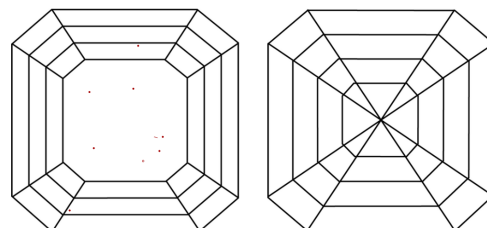

CLARITY CHARACTERISTICS

KEY TO SYMBOLS

Red symbols indicate internal characteristics.
Green symbols indicate external characteristics.

COLOR

D E F G H I J Faint Very Light Light

CLARITY

IF	VS¹⁻²	VS¹⁻²	SI¹⁻²	I¹⁻³
Internally Flawless	Very Very Slightly Included	Very Slightly Included	Slightly Included	Included