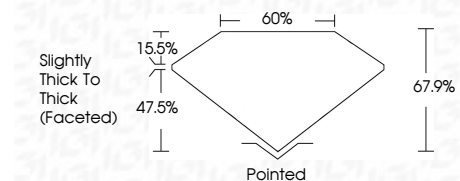

ELECTRONIC COPY

LG694520745
Report verification at igi.org

April 8, 2025
IGI Report Number **LG694520745**
Description **LABORATORY GROWN DIAMOND**
Shape and Cutting Style **SQUARE CUSHION BRILLIANT**
Measurements **8.03 X 8.03 X 5.45 MM**

GRADING RESULTS
Carat Weight **2.77 CARATS**
Color Grade **G**
Clarity Grade **VVS 2**

ADDITIONAL GRADING INFORMATION
Polish **EXCELLENT**
Symmetry **EXCELLENT**
Fluorescence **NONE**
Inscription(s) **(IGI) LG694520745**
Comments: This Laboratory Grown Diamond was created by Chemical Vapor Deposition (CVD) growth process. Type IIa

April 8, 2025
IGI Report No **LG694520745**
SQUARE CUSHION BRILLIANT
8.03 X 8.03 X 5.45 MM
Carat Weight **2.77 CARATS**
Color Grade **G**
Clarity Grade **VVS 2**
Depth **67.9%**
Table **60%**
Girdle **Slightly Thick To Thick (Faceted)**
Culet **Pointed**
Polish **EXCELLENT**
Symmetry **EXCELLENT**
Fluorescence **NONE**
Inscription(s) **(IGI) LG694520745**
Comments: This Laboratory Grown Diamond was created by Chemical Vapor Deposition (CVD) growth process. Type IIa

April 8, 2025
IGI Report Number **LG694520745**
Description **LABORATORY GROWN DIAMOND**
Shape and Cutting Style **SQUARE CUSHION BRILLIANT**
Measurements **8.03 X 8.03 X 5.45 MM**
GRADING RESULTS
Carat Weight **2.77 CARATS**
Color Grade **G**
Clarity Grade **VVS 2**
ADDITIONAL GRADING INFORMATION
Polish **EXCELLENT**
Symmetry **EXCELLENT**
Fluorescence **NONE**
Inscription(s) **(IGI) LG694520745**
Comments: This Laboratory Grown Diamond was created by Chemical Vapor Deposition (CVD) growth process. Type IIa