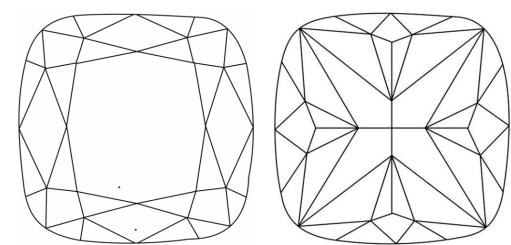

ELECTRONIC COPY

LG694520745
Report verification at igi.org

April 8, 2025
IGI Report Number **LG694520745**
Description **LABORATORY GROWN DIAMOND**
Shape and Cutting Style **SQUARE CUSHION BRILLIANT**
Measurements **8.03 X 8.03 X 5.45 MM**

April 8, 2025
IGI Report No **LG694520745**
SQUARE CUSHION BRILLIANT
8.03 X 8.03 X 5.45 MM
Carat Weight **2.77 CARATS**
Color Grade **G**
Clarity Grade **VVS 2**
Depth **67.9%**
Table **60%**
Girdle **Slightly Thick To Thick (Faceted)**
Culet **Pointed**
Polish **EXCELLENT**
Symmetry **EXCELLENT**
Fluorescence **NONE**
Inscription(s) **(IGI) LG694520745**
Comments: This Laboratory Grown Diamond was created by Chemical Vapor Deposition (CVD) growth process. Type IIa

April 8, 2025
IGI Report Number **LG694520745**
Description **LABORATORY GROWN DIAMOND**
Shape and Cutting Style **SQUARE CUSHION BRILLIANT**
Measurements **8.03 X 8.03 X 5.45 MM**
GRADING RESULTS
Carat Weight **2.77 CARATS**
Color Grade **G**
Clarity Grade **VVS 2**
ADDITIONAL GRADING INFORMATION
Polish **EXCELLENT**
Symmetry **EXCELLENT**
Fluorescence **NONE**
Inscription(s) **(IGI) LG694520745**
Comments: This Laboratory Grown Diamond was created by Chemical Vapor Deposition (CVD) growth process. Type IIa

PROPORTIONS

Sample Image Used

CLARITY CHARACTERISTICS

KEY TO SYMBOLS
Red symbols indicate internal characteristics.
Green symbols indicate external characteristics.

COLOR

D	E	F	G	H	I	J	Faint	Very Light	Light
---	---	---	---	---	---	---	-------	------------	-------