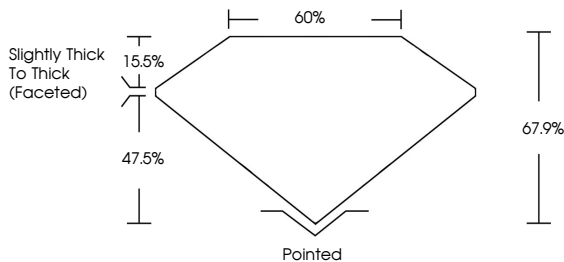

PROPORTIONS