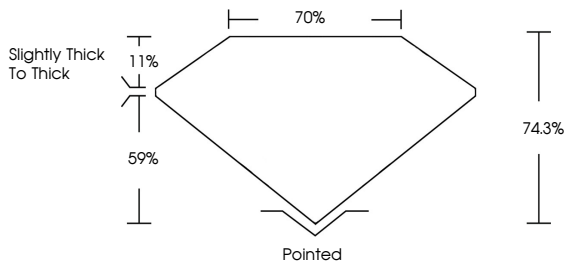

PROPORTIONS