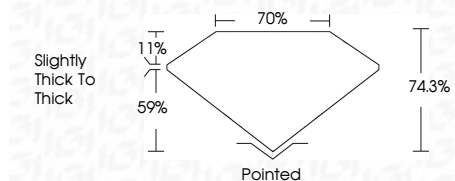

ELECTRONIC COPY

LG694559021
Report verification at igi.org

April 18, 2025
IGI Report Number **LG694559021**
Description **LABORATORY GROWN DIAMOND**
Shape and Cutting Style **PRINCESS CUT**
Measurements **6.35 X 6.18 X 4.59 MM**

GRADING RESULTS

Carat Weight **1.54 CARAT**
Color Grade **E**
Clarity Grade **VVS 1**

ADDITIONAL GRADING INFORMATION

Polish **EXCELLENT**
Symmetry **EXCELLENT**
Fluorescence **NONE**
Inscription(s) **IGI LG694559021**
Comments: This Laboratory Grown Diamond was created by Chemical Vapor Deposition (CVD) growth process. Type IIa. Indications of post-growth treatment.

April 18, 2025
IGI Report No. **LG694559021**
PRINCESS CUT
6.35 X 6.18 X 4.59 MM
Carat Weight **1.54 CARAT**
Color Grade **E**
Clarity Grade **VVS 1**
Depth **74.3%**
Table **70%**
Girdle **Slightly thick to thick**
Culet **Pointed**
Polish **EXCELLENT**
Symmetry **EXCELLENT**
Fluorescence **NONE**
Inscription(s) **IGI LG694559021**
Comments: This Laboratory Grown Diamond was created by Chemical Vapor Deposition (CVD) growth process. Type IIa. Indications of post-growth treatment.

LABORATORY GROWN DIAMOND REPORT

April 18, 2025
IGI Report Number **LG694559021**
Description **LABORATORY GROWN DIAMOND**
Shape and Cutting Style **PRINCESS CUT**
Measurements **6.35 X 6.18 X 4.59 MM**