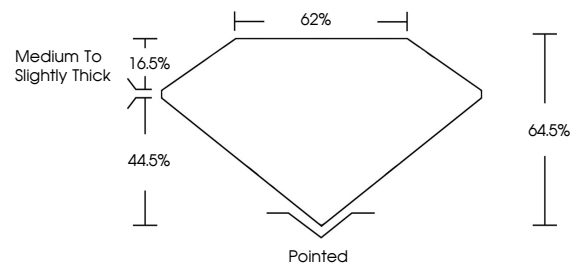

PROPORTIONS