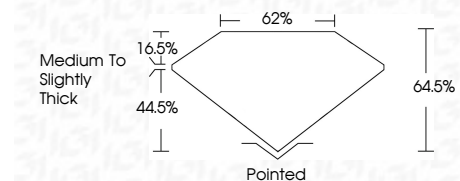

ELECTRONIC COPY

LG698502003
Report verification at igi.org

April 8, 2025
IGI Report Number **LG698502003**
Description **LABORATORY GROWN DIAMOND**
Shape and Cutting Style **CUT CORNERED
RECTANGULAR MODIFIED
BRILLIANT**
Measurements **15.54 X 10.04 X 6.48 MM**

GRADING RESULTS
Carat Weight **9.03 CARATS**
Color Grade **E**
Clarity Grade **VVS 2**

ADDITIONAL GRADING INFORMATION
Polish **EXCELLENT**
Symmetry **EXCELLENT**
Fluorescence **NONE**
Inscription(s) **IGI LG698502003**
Comments: This Laboratory Grown Diamond was created by Chemical Vapor Deposition (CVD) growth process. Type IIa

April 8, 2025
IGI Report No. **LG698502003**
CUT CORNERED RECT. MODIFIED BRILLIANT
15.54 X 10.04 X 6.48 MM
Carat Weight **9.03 CARATS**
Color Grade **E**
Clarity Grade **VVS 2**
Depth **64.05%**
Table **62%**
Girdle **Medium to Slightly Thick**
Culet **Pointed**
Polish **EXCELLENT**
Symmetry **EXCELLENT**
Fluorescence **NONE**
Inscription(s) **IGI LG698502003**
Comments: This Laboratory Grown Diamond was created by Chemical Vapor Deposition (CVD) growth process. Type IIa

GRADING RESULTS
Carat Weight **9.03 CARATS**
Color Grade **E**
Clarity Grade **VVS 2**

ADDITIONAL GRADING INFORMATION
Polish **EXCELLENT**
Symmetry **EXCELLENT**
Fluorescence **NONE**
Inscription(s) **IGI LG698502003**