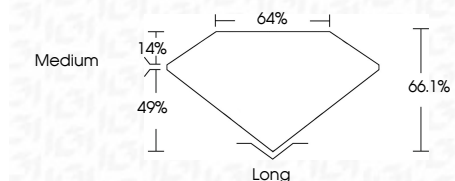

**ELECTRONIC COPY**

LG698529935  
Report verification at igi.org

April 11, 2025  
IGI Report Number **LG698529935**  
Description **LABORATORY GROWN DIAMOND**  
Shape and Cutting Style **EMERALD CUT**  
Measurements **7.08 X 4.92 X 3.25 MM**

**GRADING RESULTS**

Carat Weight **1.10 CARAT**  
Color Grade **D**  
Clarity Grade **VS 1**

**ADDITIONAL GRADING INFORMATION**

Polish **EXCELLENT**  
Symmetry **EXCELLENT**  
Fluorescence **NONE**  
Inscription(s) **IGI LG698529935**  
Comments: This Laboratory Grown Diamond was created by Chemical Vapor Deposition (CVD) growth process. Type IIa

April 11, 2025  
IGI Report No. LG698529935  
**EMERALD CUT**  
1.10 CARAT  
Color Grade **D**  
Clarity Grade **VS 1**  
Depth **66.1%**  
Table **64%**  
Girdle **Medium**  
Culet **Long**  
Polish **EXCELLENT**  
Symmetry **EXCELLENT**  
Fluorescence **NONE**  
Inscription(s) **IGI LG698529935**  
Comments: This Laboratory Grown Diamond was created by Chemical Vapor Deposition (CVD) growth process. Type IIa

**LABORATORY GROWN DIAMOND REPORT**

April 11, 2025  
IGI Report Number **LG698529935**  
Description **LABORATORY GROWN DIAMOND**  
Shape and Cutting Style **EMERALD CUT**  
Measurements **7.08 X 4.92 X 3.25 MM**