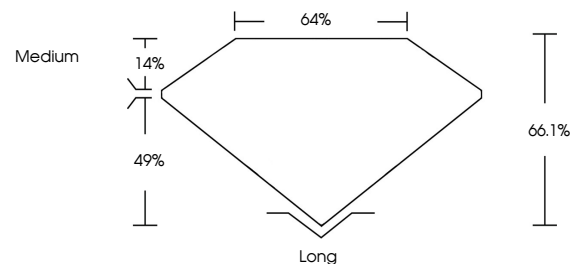

PROPORTIONS