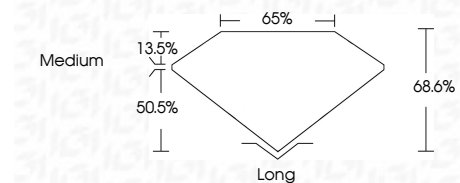

ELECTRONIC COPY

LG700518173
Report verification at igi.org

August 20, 2025
IGI Report Number **LG700518173**
Description **LABORATORY GROWN DIAMOND**
Shape and Cutting Style **EMERALD CUT**
Measurements **9.86 X 7.04 X 4.83 MM**

GRADING RESULTS
Carat Weight **3.20 CARATS**
Color Grade **FANCY VIVID BLUE**
Clarity Grade **VS 1**

ADDITIONAL GRADING INFORMATION
Polish **EXCELLENT**
Symmetry **EXCELLENT**
Fluorescence **NONE**
Inscription(s) **IGI LG700518173**
Comments: This Laboratory Grown Diamond was created by Chemical Vapor Deposition (CVD) growth process. Indications of post-growth treatment.

August 20, 2025
IGI Report No LG700518173
EMERALD CUT
3.20 CARATS
Carat Weight
Color Grade **FANCY VIVID BLUE**
Clarity Grade **VS 1**
Depth **68.6%**
Table **50.5%**
Girdle **Medium**
Culet **Long**
Polish **EXCELLENT**
Symmetry **EXCELLENT**
Fluorescence **NONE**
Inscription(s) **IGI LG700518173**
Comments: This Laboratory Grown Diamond was created by Chemical Vapor Deposition (CVD) growth process. Indications of post-growth treatment.

August 20, 2025
IGI Report Number **LG700518173**
Description **LABORATORY GROWN DIAMOND**
Shape and Cutting Style **EMERALD CUT**
Measurements **9.86 X 7.04 X 4.83 MM**
GRADING RESULTS
Carat Weight **3.20 CARATS**
Color Grade **FANCY VIVID BLUE**
Clarity Grade **VS 1**
ADDITIONAL GRADING INFORMATION
Polish **EXCELLENT**
Symmetry **EXCELLENT**
Fluorescence **NONE**
Inscription(s) **IGI LG700518173**
Comments: This Laboratory Grown Diamond was created by Chemical Vapor Deposition (CVD) growth process. Indications of post-growth treatment.