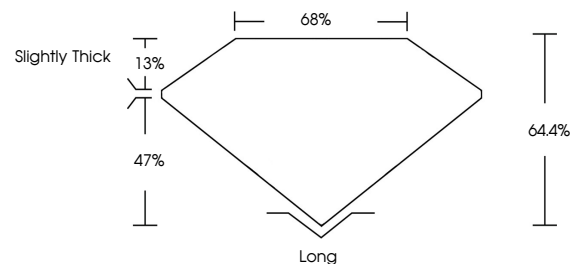

May 6, 2025
IGI Report No **LG702505255**
EMERALD CUT
1.04 CARAT
Carat Weight
Color Grade **FANCY VIVID PINK**
Clarity Grade **VVS 2**
Depth **64.4%**
Table **68%**
Girdle **Slightly Thick**
Culet **Long**
Polish **EXCELLENT**
Symmetry **EXCELLENT**
Fluorescence **SLIGHT**
Inscription(s) **IGI LG702505255**
Comments: This Laboratory Grown Diamond was created by Chemical Vapor Deposition (CVD) growth process. Indications of post-growth treatment.

LABORATORY GROWN DIAMOND REPORT

May 6, 2025
IGI Report Number **LG702505255**
Description **LABORATORY GROWN DIAMOND**
Shape and Cutting Style **EMERALD CUT**
Measurements **6.85 X 4.69 X 3.02 MM**

GRADING RESULTS
Carat Weight **1.04 CARAT**
Color Grade **FANCY VIVID PINK**
Clarity Grade **VVS 2**

PROPORTIONS

CLARITY CHARACTERISTICS

KEY TO SYMBOLS

Red symbols indicate internal characteristics.
Green symbols indicate external characteristics.

Sample Image Used

COLOR

D E F G H I J Faint Very Light Light