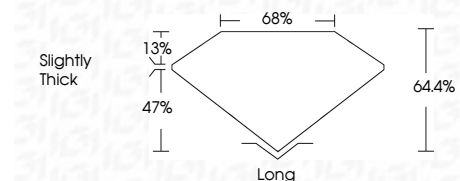

ELECTRONIC COPY

LG702505255
Report verification at igi.org

May 6, 2025
IGI Report Number **LG702505255**
Description **LABORATORY GROWN DIAMOND**
Shape and Cutting Style **EMERALD CUT**
Measurements **6.85 X 4.69 X 3.02 MM**

GRADING RESULTS
Carat Weight **1.04 CARAT**
Color Grade **FANCY VIVID PINK**
Clarity Grade **VVS 2**

ADDITIONAL GRADING INFORMATION
Polish **EXCELLENT**
Symmetry **EXCELLENT**
Fluorescence **SLIGHT**
Inscription(s) **IGI LG702505255**
Comments: This Laboratory Grown Diamond was created by Chemical Vapor Deposition (CVD) growth process. Indications of post-growth treatment.

May 6, 2025
IGI Report No **LG702505255**
EMERALD CUT
1.04 CARAT
Carat Weight
Color Grade **FANCY VIVID PINK**
Clarity Grade **VVS 2**
Depth **64.4%**
Table **68%**
Girdle **Slightly Thick**
Culet **Long**
Polish **EXCELLENT**
Symmetry **EXCELLENT**
Fluorescence **SLIGHT**
Inscription(s) **IGI LG702505255**
Comments: This Laboratory Grown Diamond was created by Chemical Vapor Deposition (CVD) growth process. Indications of post-growth treatment.

LABORATORY GROWN DIAMOND REPORT

May 6, 2025
IGI Report Number **LG702505255**
Description **LABORATORY GROWN DIAMOND**
Shape and Cutting Style **EMERALD CUT**
Measurements **6.85 X 4.69 X 3.02 MM**

GRADING RESULTS
Carat Weight **1.04 CARAT**
Color Grade **FANCY VIVID PINK**
Clarity Grade **VVS 2**