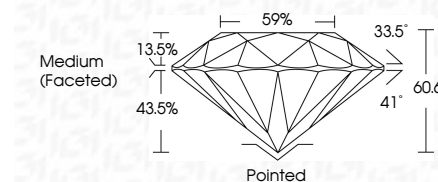

COLOR

D E F G H I J Faint Very Light Light

CLARITY

FL	IF	VVS¹⁻²	VS¹⁻²	SI¹⁻²	I¹⁻³
Flawless	Internally Flawless	Very Very Slightly Included	Very Slightly Included	Slightly Included	Included

ADDITIONAL GRADING INFORMATION

Polish **EXCELLENT**
Symmetry **EXCELLENT**
Fluorescence **NONE**
Inscription(s) **IGI LG702518668**
Comments: This Laboratory Grown Diamond was created by Chemical Vapor Deposition (CVD) growth process. Indications of post-growth treatment.

July 31, 2025
IGI Report No **LG702518668**
ROUND BRILLIANT
8.13 - 8.17 X 4.94 MM
Carat Weight **2.01 CARATS**
Color Grade **FANCY VIVID BLUE**
Clarity Grade **VVS 2**
Depth **IDEAL**
Table **60.6%**
Girdle **59%**
Medium (Faceted)
Culet **Pointed**
Polish **EXCELLENT**
Symmetry **EXCELLENT**
Fluorescence **NONE**
Inscriptions(s) **IGI LG702518668**
Comments: This Laboratory Grown Diamond was created by Chemical Vapor Deposition (CVD) growth process. Indications of post-growth treatment.

Certified
**SUSTAINABILITY RATED
DIAMOND**
SCS GLOBAL SERVICES

All certified diamonds come with an individual certificate, **ONLY** available at an accredited retailer

FOR THE SUSTAINABILITY RATED CERTIFICATE, SCAN HERE →