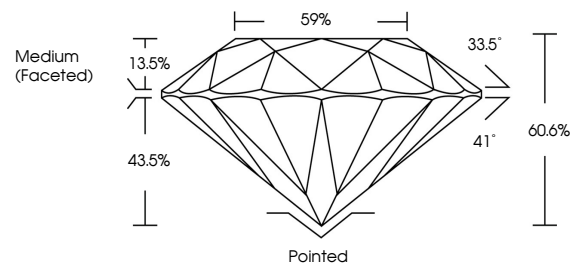

ELECTRONIC COPY

LG702518668
Report verification at igi.org

July 31, 2025
IGI Report Number **LG702518668**
Description **LABORATORY GROWN DIAMOND**
Shape and Cutting Style **ROUND BRILLIANT**
Measurements **8.13 - 8.17 X 4.94 MM**
GRADING RESULTS
Carat Weight **2.01 CARATS**
Color Grade **FANCY VIVID BLUE**
Clarity Grade **VVS 2**
Cut Grade **IDEAL**

LABORATORY GROWN DIAMOND REPORT

July 31, 2025
IGI Report Number **LG702518668**
Description **LABORATORY GROWN DIAMOND**
Shape and Cutting Style **ROUND BRILLIANT**
Measurements **8.13 - 8.17 X 4.94 MM**

GRADING RESULTS

Carat Weight **2.01 CARATS**
Color Grade **FANCY VIVID BLUE**
Clarity Grade **VVS 2**
Cut Grade **IDEAL**

ADDITIONAL GRADING INFORMATION

Polish **EXCELLENT**
Symmetry **EXCELLENT**
Fluorescence **NONE**
Inscription(s) **IGI LG702518668**

Comments: This Laboratory Grown Diamond was created by Chemical Vapor Deposition (CVD) growth process. Indications of post-growth treatment.

PROPORTIONS

Sample Image Used

COLOR

D E F G H I J Faint Very Light Light