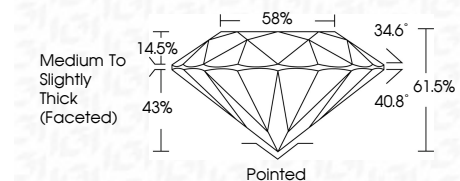

ELECTRONIC COPY

LG702525723
Report verification at igi.org

April 25, 2025
IGI Report Number **LG702525723**
Description **LABORATORY GROWN DIAMOND**
Shape and Cutting Style **ROUND BRILLIANT**
Measurements **8.63 - 8.67 X 5.31 MM**

GRADING RESULTS
Carat Weight **2.44 CARATS**
Color Grade **F**
Clarity Grade **VVS 2**
Cut Grade **IDEAL**

ADDITIONAL GRADING INFORMATION
Polish **EXCELLENT**
Symmetry **EXCELLENT**
Fluorescence **NONE**
Inscription(s) **(IGI) LG702525723**
Comments: This Laboratory Grown Diamond was created by Chemical Vapor Deposition (CVD) growth process. Type IIa

April 25, 2025
IGI Report No LG702525723
ROUND BRILLIANT
8.63 - 8.67 X 5.31 MM
2.44 CARATS
Color Grade **F**
Clarity Grade **VVS 2**
Cut Grade **IDEAL**
Depth **61.5%**
Table **58%**
Girdle **Medium To Slightly Thick (Faceted)**
Culet **Pointed**
Polish **EXCELLENT**
Symmetry **EXCELLENT**
Fluorescence **NONE**
Inscription(s) **(IGI) LG702525723**
Comments: This Laboratory Grown Diamond was created by Chemical Vapor Deposition (CVD) growth process. Type IIa

April 25, 2025
IGI Report Number **LG702525723**
Description **LABORATORY GROWN DIAMOND**
Shape and Cutting Style **ROUND BRILLIANT**
Measurements **8.63 - 8.67 X 5.31 MM**

GRADING RESULTS
Carat Weight **2.44 CARATS**
Color Grade **F**
Clarity Grade **VVS 2**
Cut Grade **IDEAL**