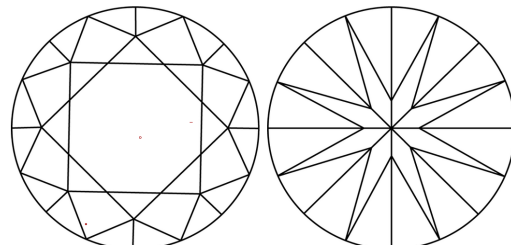

April 25, 2025
IGI Report Number **LG702525723**
Description **LABORATORY GROWN DIAMOND**
Shape and Cutting Style **ROUND BRILLIANT**
Measurements **8.63 - 8.67 X 5.31 MM**

GRADING RESULTS
Carat Weight **2.44 CARATS**
Color Grade **F**
Clarity Grade **VVS 2**
Cut Grade **IDEAL**

PROPORTIONS

CLARITY CHARACTERISTICS

KEY TO SYMBOLS
Red symbols indicate internal characteristics.
Green symbols indicate external characteristics.

Sample Image Used

COLOR

D	E	F	G	H	I	J	Faint	Very Light	Light
---	---	---	---	---	---	---	-------	------------	-------