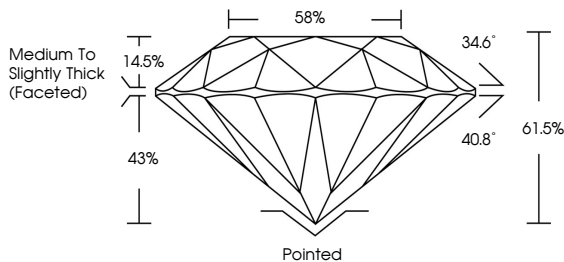

GRADING RESULTS
Carat Weight **2.44 CARATS**
Color Grade **F**
Clarity Grade **VVS 2**
Cut Grade **IDEAL**

ADDITIONAL GRADING INFORMATION
Polish **EXCELLENT**
Symmetry **EXCELLENT**
Fluorescence **NONE**
Inscription(s) **(IGI) LG702525723**
Comments: This Laboratory Grown Diamond was created by Chemical Vapor Deposition (CVD) growth process. Type IIa

April 25, 2025
IGI Report No LG702525723
ROUND BRILLIANT
8.63 - 8.67 X 5.31 MM
2.44 CARATS
Color Grade **F**
Clarity Grade **VVS 2**
Cut Grade **IDEAL**
Depth **61.5%**
Table **58%**
Girdle **Medium To Slightly Thick (Faceted)**
Culet **Pointed**
Polish **EXCELLENT**
Symmetry **EXCELLENT**
Fluorescence **NONE**
Inscription(s) **(IGI) LG702525723**
Comments: This Laboratory Grown Diamond was created by Chemical Vapor Deposition (CVD) growth process. Type IIa

April 25, 2025
IGI Report Number **LG702525723**
Description **LABORATORY GROWN DIAMOND**
Shape and Cutting Style **ROUND BRILLIANT**
Measurements **8.63 - 8.67 X 5.31 MM**

GRADING RESULTS
Carat Weight **2.44 CARATS**
Color Grade **F**
Clarity Grade **VVS 2**
Cut Grade **IDEAL**

PROPORTIONS

CLARITY CHARACTERISTICS

KEY TO SYMBOLS
Red symbols indicate internal characteristics.
Green symbols indicate external characteristics.

Sample Image Used

COLOR

D	E	F	G	H	I	J	Faint	Very Light	Light
---	---	---	---	---	---	---	-------	------------	-------