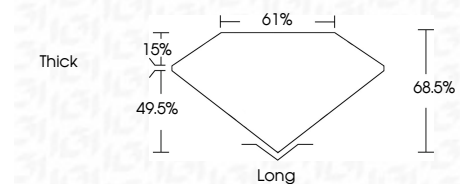

ELECTRONIC COPY

LG706512279
Report verification at igi.org

May 22, 2025
IGI Report Number **LG706512279**
Description **LABORATORY GROWN DIAMOND**
Shape and Cutting Style **EMERALD CUT**
Measurements **7.66 X 5.11 X 3.50 MM**

GRADING RESULTS

Carat Weight **1.35 CARAT**
Color Grade **E**
Clarity Grade **VS 1**

ADDITIONAL GRADING INFORMATION

Polish **EXCELLENT**
Symmetry **EXCELLENT**
Fluorescence **NONE**
Inscription(s) **(IGI) LG706512279**
Comments: This Laboratory Grown Diamond was created by Chemical Vapor Deposition (CVD) growth process. Type IIa

May 22, 2025
IGI Report No. LG706512279
EMERALD CUT
Carat Weight **1.35 CARAT**
Color Grade **E**
Clarity Grade **VS 1**
Depth **68.5%**
Table **61%**
Girdle **Thick**
Culet **Long**
Polish **EXCELLENT**
Symmetry **EXCELLENT**
Fluorescence **NONE**
Inscription(s) **(IGI) LG706512279**
Comments: This Laboratory Grown Diamond was created by Chemical Vapor Deposition (CVD) growth process. Type IIa

LABORATORY GROWN DIAMOND REPORT

May 22, 2025
IGI Report Number **LG706512279**
Description **LABORATORY GROWN DIAMOND**
Shape and Cutting Style **EMERALD CUT**
Measurements **7.66 X 5.11 X 3.50 MM**

GRADING RESULTS