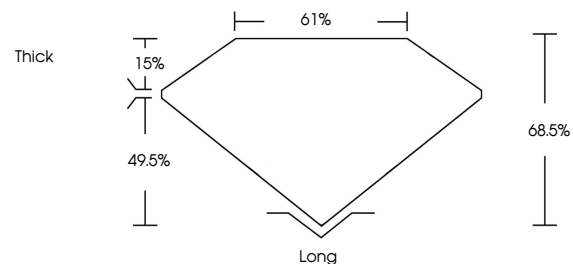

PROPORTIONS