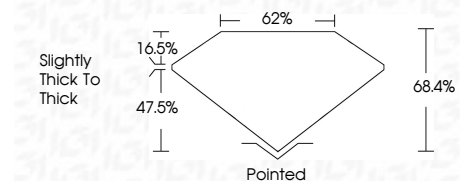

ELECTRONIC COPY

LG708570038
Report verification at igi.org

July 18, 2025
IGI Report Number **LG708570038**
Description **LABORATORY GROWN DIAMOND**
Shape and Cutting Style **CUT CORNERED SQUARE
MODIFIED BRILLIANT**
Measurements **5.57 X 5.53 X 3.78 MM**

GRADING RESULTS
Carat Weight **1.02 CARAT**
Color Grade **E**
Clarity Grade **VVS 1**

ADDITIONAL GRADING INFORMATION
Polish **EXCELLENT**
Symmetry **EXCELLENT**
Fluorescence **NONE**
Inscription(s) **IGI LG708570038**
Comments: This Laboratory Grown Diamond was created by Chemical Vapor Deposition (CVD) growth process. Type IIa

July 18, 2025
IGI Report No **LG708570038**
CUT CORNERED SQUARE MODIFIED BRILLIANT
5.57 X 5.53 X 3.78 MM
Carat Weight **1.02 CARAT**
Color Grade **E**
Clarity Grade **VVS 1**
Depth **68.4%**
Table **47.5%**
Girdle **Slightly thick to Thick**
Culet **Pointed**
Polish **EXCELLENT**
Symmetry **EXCELLENT**
Fluorescence **NONE**
Inscription(s) **IGI LG708570038**
Comments: This Laboratory Grown Diamond was created by Chemical Vapor Deposition (CVD) growth process. Type IIa

GRADING RESULTS
Carat Weight **1.02 CARAT**
Color Grade **E**
Clarity Grade **VVS 1**

ADDITIONAL GRADING INFORMATION
Polish **EXCELLENT**
Symmetry **EXCELLENT**
Fluorescence **NONE**
Inscription(s) **IGI LG708570038**