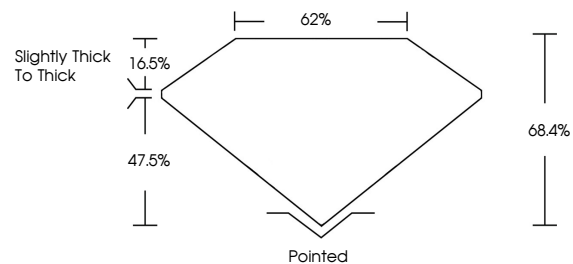

PROPORTIONS