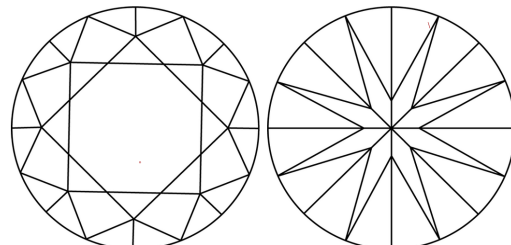

May 23, 2025  
IGI Report Number **LG710512776**  
Description **LABORATORY GROWN DIAMOND**  
Shape and Cutting Style **ROUND BRILLIANT**  
Measurements **9.32 - 9.35 X 5.72 MM**

**GRADING RESULTS**  
Carat Weight **3.08 CARATS**  
Color Grade **E**  
Clarity Grade **VS 1**  
Cut Grade **IDEAL**

**PROPORTIONS**

**CLARITY CHARACTERISTICS**

**KEY TO SYMBOLS**  
Red symbols indicate internal characteristics.  
Green symbols indicate external characteristics.

Sample Image Used

**COLOR**

D	E	F	G	H	I	J	Faint	Very Light	Light
---	---	---	---	---	---	---	-------	------------	-------