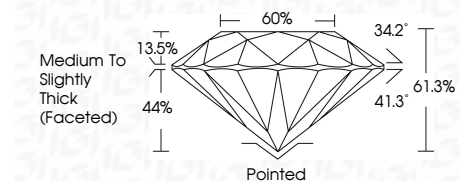

**ELECTRONIC COPY**

LG710512776  
Report verification at igi.org

May 23, 2025  
IGI Report Number **LG710512776**  
Description **LABORATORY GROWN DIAMOND**  
Shape and Cutting Style **ROUND BRILLIANT**  
Measurements **9.32 - 9.35 X 5.72 MM**

**GRADING RESULTS**  
Carat Weight **3.08 CARATS**  
Color Grade **E**  
Clarity Grade **VS 1**  
Cut Grade **IDEAL**

**ADDITIONAL GRADING INFORMATION**  
Polish **EXCELLENT**  
Symmetry **EXCELLENT**  
Fluorescence **NONE**  
Inscription(s) **IGI LG710512776**  
Comments: This Laboratory Grown Diamond was created by Chemical Vapor Deposition (CVD) growth process. Type IIa

May 23, 2025  
IGI Report No LG710512776  
**ROUND BRILLIANT**  
3.08 CARATS  
E  
VS 1  
IDEAL  
61.3%  
60%  
Medium To Slightly Thick (Faceted)  
Pointed  
EXCELLENT  
EXCELLENT  
NONE  
IGI LG710512776  
Comments: This Laboratory Grown Diamond was created by Chemical Vapor Deposition (CVD) growth process. Type IIa

May 23, 2025  
IGI Report Number **LG710512776**  
Description **LABORATORY GROWN DIAMOND**  
Shape and Cutting Style **ROUND BRILLIANT**  
Measurements **9.32 - 9.35 X 5.72 MM**

**GRADING RESULTS**  
Carat Weight **3.08 CARATS**  
Color Grade **E**  
Clarity Grade **VS 1**  
Cut Grade **IDEAL**