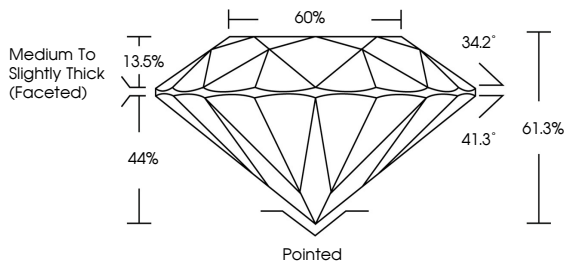

PROPORTIONS