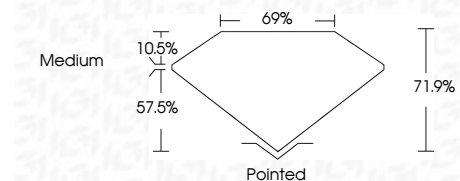

**ELECTRONIC COPY**

LG711513154  
Report verification at igi.org

May 27, 2025  
IGI Report Number **LG711513154**  
Description **LABORATORY GROWN DIAMOND**  
Shape and Cutting Style **PRINCESS CUT**  
Measurements **5.62 X 5.49 X 3.95 MM**

**GRADING RESULTS**  
Carat Weight **1.06 CARAT**  
Color Grade **D**  
Clarity Grade **VS 1**

**ADDITIONAL GRADING INFORMATION**  
Polish **EXCELLENT**  
Symmetry **EXCELLENT**  
Fluorescence **NONE**  
Inscription(s) **IGI LG711513154**  
Comments: This Laboratory Grown Diamond was created by Chemical Vapor Deposition (CVD) growth process. Type IIa

May 27, 2025  
IGI Report No LG711513154  
**PRINCESS CUT**  
1.06 CARAT **D**  
5.62 X 5.49 X 3.95 MM  
Color Grade **D**  
Clarity Grade **VS 1**  
Depth **57.5%**  
Table **10.5%**  
Girdle **Medium**  
Culet **Pointed**  
Polish **EXCELLENT**  
Symmetry **EXCELLENT**  
Fluorescence **NONE**  
Inscription(s) **IGI LG711513154**  
Comments: This Laboratory Grown Diamond was created by Chemical Vapor Deposition (CVD) growth process. Type IIa

May 27, 2025  
IGI Report Number **LG711513154**  
Description **LABORATORY GROWN DIAMOND**  
Shape and Cutting Style **PRINCESS CUT**  
Measurements **5.62 X 5.49 X 3.95 MM**

**GRADING RESULTS**  
Carat Weight **1.06 CARAT**  
Color Grade **D**  
Clarity Grade **VS 1**