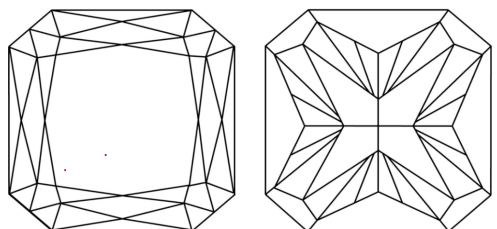

CLARITY CHARACTERISTICS

KEY TO SYMBOLS
Red symbols indicate internal characteristics.
Green symbols indicate external characteristics.