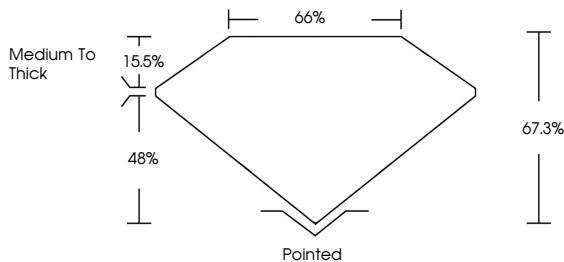

PROPORTIONS