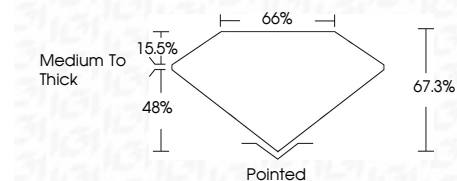

ELECTRONIC COPY

LG711530031
Report verification at igi.org

May 28, 2025
IGI Report Number **LG711530031**
Description **LABORATORY GROWN DIAMOND**
Shape and Cutting Style **CUT CORNERED SQUARE
MODIFIED BRILLIANT**
Measurements **8.14 X 8.04 X 5.41 MM**

GRADING RESULTS
Carat Weight **3.08 CARATS**
Color Grade **E**
Clarity Grade **VVS 2**

ADDITIONAL GRADING INFORMATION
Polish **EXCELLENT**
Symmetry **EXCELLENT**
Fluorescence **NONE**
Inscription(s) **IGI LG711530031**
Comments: This Laboratory Grown Diamond was created by Chemical Vapor Deposition (CVD) growth process. Type IIa

May 28, 2025
IGI Report No LG711530031
**CUT CORNERED SQUARE MODIFIED
BRILLIANT**
8.14 X 8.04 X 5.41 MM
Carat Weight **3.08 CARATS**
Color Grade **E**
Clarity Grade **VVS 2**
Depth **48%**
Table **15.5%**
Girdle **Medium to Thick**
Culet **Pointed**
Polish **EXCELLENT**
Symmetry **EXCELLENT**
Fluorescence **NONE**
Inscription(s) **IGI LG711530031**
Comments: This Laboratory Grown Diamond was created by Chemical Vapor Deposition (CVD) growth process. Type IIa