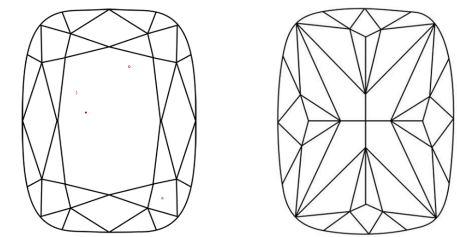

**ELECTRONIC COPY**

LG712554055  
Report verification at igi.org

June 14, 2025  
IGI Report Number **LG712554055**  
Description **LABORATORY GROWN DIAMOND**  
Shape and Cutting Style **CUSHION MODIFIED BRILLIANT**  
Measurements **14.77 X 9.63 X 6.37 MM**

June 14, 2025  
IGI Report No LG712554055  
CUSHION MODIFIED BRILLIANT  
14.77 X 9.63 X 6.37 MM  
7.43 CARATS  
F  
VVS 2  
66.1%  
49.5%  
Slightly Thick To Thick (Faceted)  
Pointed  
EXCELLENT  
EXCELLENT  
NONE  
(IGI) LG712554055  
Comments: This Laboratory Grown Diamond was created by Chemical Vapor Deposition (CVD) growth process. Type IIa

June 14, 2025  
IGI Report Number **LG712554055**  
Description **LABORATORY GROWN DIAMOND**  
Shape and Cutting Style **CUSHION MODIFIED BRILLIANT**  
Measurements **14.77 X 9.63 X 6.37 MM**

**GRADING RESULTS**  
Carat Weight **7.43 CARATS**  
Color Grade **F**  
Clarity Grade **VVS 2**

**PROPORTIONS**

**CLARITY CHARACTERISTICS**

**KEY TO SYMBOLS**  
Red symbols indicate internal characteristics.  
Green symbols indicate external characteristics.

Sample Image Used

**COLOR**

D	E	F	G	H	I	J	Faint	Very Light	Light
---	---	---	---	---	---	---	-------	------------	-------