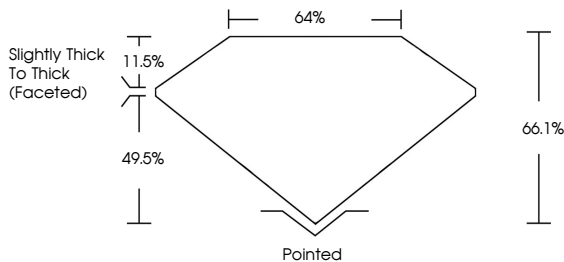

PROPORTIONS