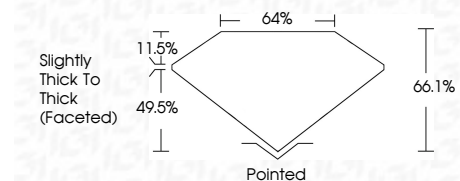

**ELECTRONIC COPY**

LG712554055  
Report verification at igi.org

June 14, 2025  
IGI Report Number **LG712554055**  
Description **LABORATORY GROWN DIAMOND**  
Shape and Cutting Style **CUSHION MODIFIED BRILLIANT**  
Measurements **14.77 X 9.63 X 6.37 MM**

**GRADING RESULTS**  
Carat Weight **7.43 CARATS**  
Color Grade **F**  
Clarity Grade **VVS 2**

**ADDITIONAL GRADING INFORMATION**  
Polish **EXCELLENT**  
Symmetry **EXCELLENT**  
Fluorescence **NONE**  
Inscription(s) **(IGI) LG712554055**  
Comments: This Laboratory Grown Diamond was created by Chemical Vapor Deposition (CVD) growth process. Type IIa

June 14, 2025  
IGI Report No LG712554055  
CUSHION MODIFIED BRILLIANT  
14.77 X 9.63 X 6.37 MM  
7.43 CARATS  
F  
VVS 2  
66.1%  
49.5%  
Slightly Thick To Thick (Faceted)  
Pointed  
EXCELLENT  
EXCELLENT  
NONE  
(IGI) LG712554055  
Comments: This Laboratory Grown Diamond was created by Chemical Vapor Deposition (CVD) growth process. Type IIa

June 14, 2025  
IGI Report Number **LG712554055**  
Description **LABORATORY GROWN DIAMOND**  
Shape and Cutting Style **CUSHION MODIFIED BRILLIANT**  
Measurements **14.77 X 9.63 X 6.37 MM**

**GRADING RESULTS**  
Carat Weight **7.43 CARATS**  
Color Grade **F**  
Clarity Grade **VVS 2**