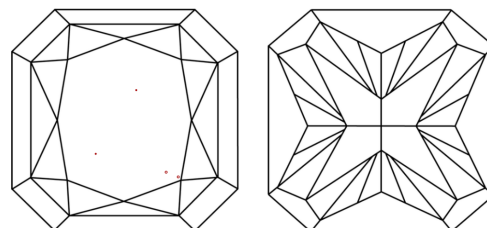

CLARITY CHARACTERISTICS

KEY TO SYMBOLS

Red symbols indicate internal characteristics.
Green symbols indicate external characteristics.