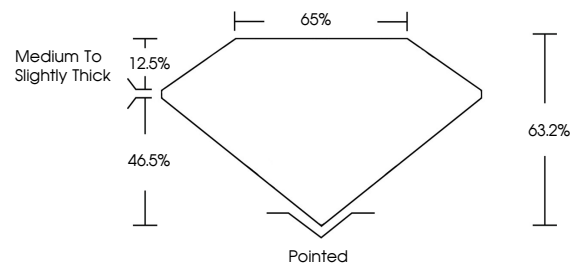

PROPORTIONS