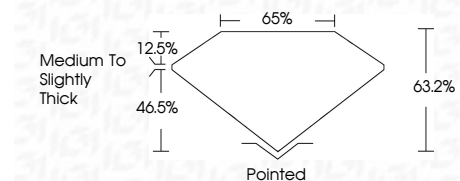

ELECTRONIC COPY

LG712585680
Report verification at igi.org

June 17, 2025
IGI Report Number **LG712585680**
Description **LABORATORY GROWN DIAMOND**
Shape and Cutting Style **CUT CORNERED SQUARE
MODIFIED BRILLIANT**
Measurements **8.79 X 8.64 X 5.46 MM**

GRADING RESULTS
Carat Weight **4.10 CARATS**
Color Grade **E**
Clarity Grade **VS 1**

ADDITIONAL GRADING INFORMATION
Polish **EXCELLENT**
Symmetry **EXCELLENT**
Fluorescence **NONE**
Inscription(s) **IGI LG712585680**
Comments: This Laboratory Grown Diamond was created by Chemical Vapor Deposition (CVD) growth process. Type IIa

June 17, 2025
IGI Report No LG712585680
CUT CORNERED SQUARE MODIFIED BRILLIANT
8.79 X 8.64 X 5.46 MM
Carat Weight **4.10 CARATS**
Color Grade **E**
Clarity Grade **VS 1**
Depth **63.2%**
Table **12.5%**
Girdle **Medium to Slightly Thick**
Culet **Pointed**
Polish **EXCELLENT**
Symmetry **EXCELLENT**
Fluorescence **NONE**
Inscription(s) **IGI LG712585680**
Comments: This Laboratory Grown Diamond was created by Chemical Vapor Deposition (CVD) growth process. Type IIa

GRADING RESULTS
Carat Weight **4.10 CARATS**
Color Grade **E**
Clarity Grade **VS 1**

ADDITIONAL GRADING INFORMATION
Polish **EXCELLENT**
Symmetry **EXCELLENT**
Fluorescence **NONE**
Inscription(s) **IGI LG712585680**