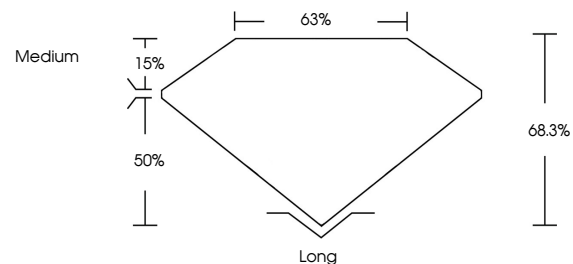

June 16, 2025
IGI Report No LG715544053
EMERALD CUT
3.07 CARATS
D
9.70 X 6.84 X 4.67 MM
Color Grade **D**
Clarity Grade **VVS 2**
Depth **68.3%**
Table **63%**
Girdle **Medium**
Culet **Long**
Polish **EXCELLENT**
Symmetry **EXCELLENT**
Fluorescence **NONE**
Inscription(s) **IGI LG715544053**
Comments: This Laboratory Grown Diamond was created by Chemical Vapor Deposition (CVD) growth process. Type IIa

LABORATORY GROWN DIAMOND REPORT

June 16, 2025
IGI Report Number **LG715544053**
Description **LABORATORY GROWN DIAMOND**
Shape and Cutting Style **EMERALD CUT**
Measurements **9.70 X 6.84 X 4.67 MM**

GRADING RESULTS
Carat Weight **3.07 CARATS**
Color Grade **D**
Clarity Grade **VVS 2**

PROPORTIONS

Sample Image Used

CLARITY CHARACTERISTICS

KEY TO SYMBOLS

Red symbols indicate internal characteristics.
Green symbols indicate external characteristics.

COLOR

D E F G H I J Faint Very Light Light