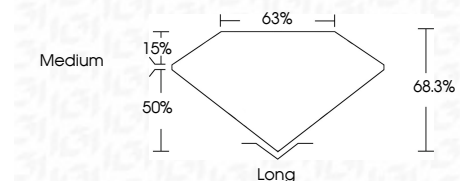

ELECTRONIC COPY

LG715544053
Report verification at igi.org

June 16, 2025
IGI Report Number **LG715544053**
Description **LABORATORY GROWN DIAMOND**
Shape and Cutting Style **EMERALD CUT**
Measurements **9.70 X 6.84 X 4.67 MM**

GRADING RESULTS
Carat Weight **3.07 CARATS**
Color Grade **D**
Clarity Grade **VVS 2**

ADDITIONAL GRADING INFORMATION
Polish **EXCELLENT**
Symmetry **EXCELLENT**
Fluorescence **NONE**
Inscription(s) **IGI LG715544053**
Comments: This Laboratory Grown Diamond was created by Chemical Vapor Deposition (CVD) growth process. Type IIa

June 16, 2025
IGI Report No LG715544053
EMERALD CUT
3.07 CARATS
D
9.70 X 6.84 X 4.67 MM
Color Grade **D**
Clarity Grade **VVS 2**
Depth **68.3%**
Table **63%**
Girdle **Medium**
Culet **Long**
Polish **EXCELLENT**
Symmetry **EXCELLENT**
Fluorescence **NONE**
Inscription(s) **IGI LG715544053**
Comments: This Laboratory Grown Diamond was created by Chemical Vapor Deposition (CVD) growth process. Type IIa

LABORATORY GROWN DIAMOND REPORT

June 16, 2025
IGI Report Number **LG715544053**
Description **LABORATORY GROWN DIAMOND**
Shape and Cutting Style **EMERALD CUT**
Measurements **9.70 X 6.84 X 4.67 MM**

GRADING RESULTS
Carat Weight **3.07 CARATS**
Color Grade **D**
Clarity Grade **VVS 2**