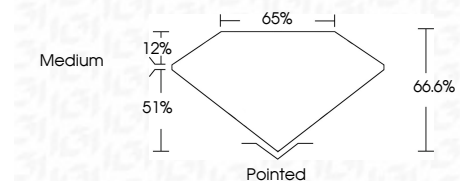

**ELECTRONIC COPY**

LG717568049  
Report verification at igi.org

October 8, 2025

IGI Report Number **LG717568049**

Description **LABORATORY GROWN DIAMOND**

Shape and Cutting Style **CUT CORNERED  
RECTANGULAR MODIFIED  
BRILLIANT**

Measurements **8.31 X 5.72 X 3.81 MM**

**GRADING RESULTS**

Carat Weight **1.55 CARAT**

Color Grade **F**

Clarity Grade **VVS 2**

**ADDITIONAL GRADING INFORMATION**

Polish **EXCELLENT**

Symmetry **EXCELLENT**

Fluorescence **NONE**

Inscription(s) **IGI LG717568049**

Comments: This Laboratory Grown Diamond was created by Chemical Vapor Deposition (CVD) growth process. Type IIa

October 8, 2025  
IGI Report No LG717568049  
CUT CORNERED RECT. MODIFIED BRILLIANT  
8.31 X 5.72 X 3.81 MM  
1.55 CARAT  
F  
VVS 2  
66.6%  
51%  
Medium  
Pointed  
EXCELLENT  
EXCELLENT  
NONE  
IGI LG717568049  
Comments: This Laboratory Grown Diamond was created by Chemical Vapor Deposition (CVD) growth process. Type IIa

**GRADING RESULTS**

Carat Weight **1.55 CARAT**

Color Grade **F**

Clarity Grade **VVS 2**

**ADDITIONAL GRADING INFORMATION**

Polish **EXCELLENT**

Symmetry **EXCELLENT**

Fluorescence **NONE**