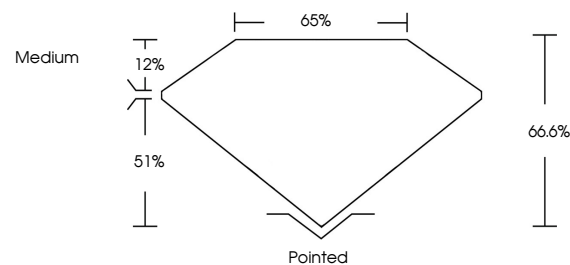

PROPORTIONS