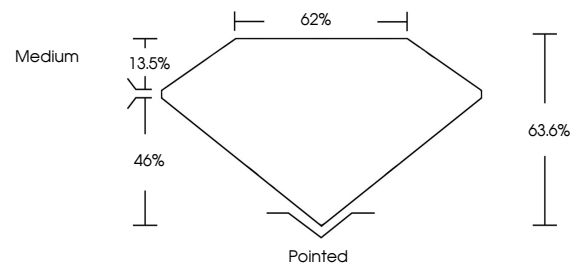

ELECTRONIC COPY

LABORATORY GROWN DIAMOND REPORT

August 29, 2025
IGI Report Number LG717569384
Description LABORATORY GROWN DIAMOND
Shape and Cutting Style CUT CORNERED RECTANGULAR MODIFIED BRILLIANT
Measurements 15.93 X 10.65 X 6.77 MM

GRADING RESULTS

Carat Weight 10.07 CARATS
Color Grade FANCY VIVID PINK
Clarity Grade VVS 2

ADDITIONAL GRADING INFORMATION

Polish EXCELLENT
Symmetry EXCELLENT
Fluorescence STRONG
Inscription(s) LG717569384

Comments: This Laboratory Grown Diamond was created by Chemical Vapor Deposition (CVD) growth process.
Indications of post-growth treatment.

Secondary color: Orange

PROPORTIONS