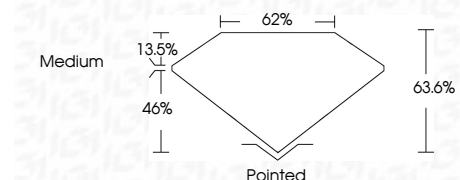

GRADING RESULTS

Carat Weight 10.07 CARATS
Color Grade FANCY VIVID PINK
Clarity Grade VVS 2

ADDITIONAL GRADING INFORMATION

Polish EXCELLENT
Symmetry EXCELLENT
Fluorescence STRONG
Inscription(s) LG717569384

KEY TO SYMBOLS

Red symbols indicate internal characteristics.
Green symbols indicate external characteristics.

COLOR

D E F G H I J Faint Very Light Light

CLARITY

IF VS¹⁻² VS¹⁻² SI¹⁻² I¹⁻³
Internally Flawless Very Very Slightly Included Very Slightly Included Slightly Included Included

August 29, 2025
IGI Report Number LG717569384
Description LABORATORY GROWN DIAMOND
Shape and Cutting Style CUT CORNERED RECTANGULAR MODIFIED BRILLIANT
Measurements 15.93 X 10.65 X 6.77 MM
GRADING RESULTS
Carat Weight 10.07 CARATS
Color Grade FANCY VIVID PINK
Clarity Grade VVS 2

August 29, 2025
IGI Report No LG717569384
CUT CORNERED RECT. MODIFIED BRILLIANT
15.93 X 10.65 X 6.77 MM
Carat Weight 10.07 CARATS
Color Grade FANCY VIVID PINK
Clarity Grade VVS 2
Depth 46.6%
Table 62%
Girdle Medium
Culet Pointed
Polish EXCELLENT
Symmetry EXCELLENT
Fluorescence STRONG
Inscription(s) LG717569384
Comments: This Laboratory Grown Diamond was created by Chemical Vapor Deposition (CVD) growth process.
Indications of post-growth treatment.
Secondary color: Orange