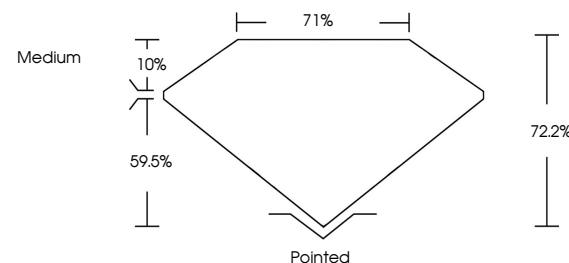

**ELECTRONIC COPY**

LG717571795  
Report verification at igi.org

June 20, 2025

IGI Report Number **LG717571795**

Description **LABORATORY GROWN DIAMOND**

Shape and Cutting Style **PRINCESS CUT**

Measurements **6.05 X 6.04 X 4.36 MM**

**GRADING RESULTS**

Carat Weight **1.34 CARAT**

Color Grade **E**

Clarity Grade **VVS 2**

Sample Image Used

**PROPORTIONS**

**CLARITY CHARACTERISTICS**

**KEY TO SYMBOLS**

Red symbols indicate internal characteristics.  
Green symbols indicate external characteristics.

**COLOR**

D E F G H I J Faint Very Light Light

**CLARITY**

IF WS<sup>1-2</sup> VS<sup>1-2</sup> SI<sup>1-2</sup> I<sup>1-3</sup>

Measurements **6.05 X 6.04 X 4.36 MM**

**GRADING RESULTS**

Carat Weight **1.34 CARAT**

Color Grade **E**

Clarity Grade **VVS 2**

**ADDITIONAL GRADING INFORMATION**

Polish **EXCELLENT**

Symmetry **EXCELLENT**