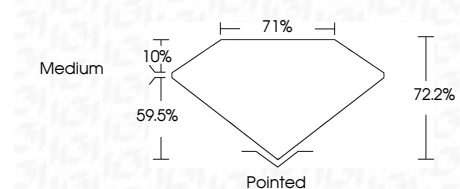

**ELECTRONIC COPY**

LG717571795  
Report verification at igi.org

June 20, 2025

IGI Report Number **LG717571795**

Description **LABORATORY GROWN DIAMOND**

Shape and Cutting Style **PRINCESS CUT**

Measurements **6.05 X 6.04 X 4.36 MM**

**GRADING RESULTS**

Carat Weight **1.34 CARAT**

Color Grade **E**

Clarity Grade **VVS 2**

Sample Image Used

**PROPORTIONS**

**CLARITY CHARACTERISTICS**

**KEY TO SYMBOLS**

Red symbols indicate internal characteristics.  
Green symbols indicate external characteristics.

**COLOR**

D E F G H I J Faint Very Light Light

**CLARITY**

IF WS<sup>1-2</sup> VS<sup>1-2</sup> SI<sup>1-2</sup> I<sup>1-3</sup>

Measurements **6.05 X 6.04 X 4.36 MM**

**GRADING RESULTS**

Carat Weight **1.34 CARAT**

Color Grade **E**

Clarity Grade **VVS 2**

**ADDITIONAL GRADING INFORMATION**

Polish **EXCELLENT**

Symmetry **EXCELLENT**