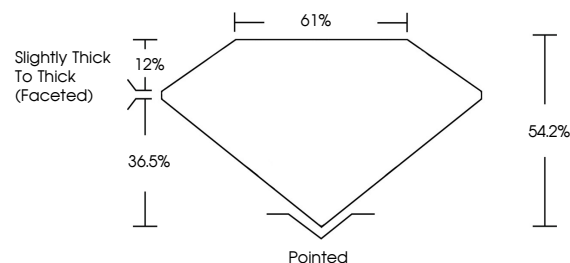

PROPORTIONS