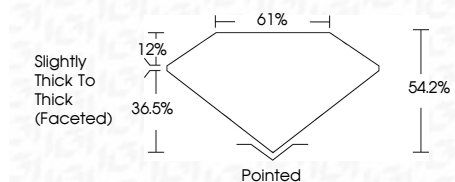

ELECTRONIC COPY

LG719553487
Report verification at igi.org

July 7, 2025
IGI Report Number **LG719553487**
Description **LABORATORY GROWN DIAMOND**
Shape and Cutting Style **HEART MODIFIED BRILLIANT**
Measurements **5.73 X 6.66 X 3.61 MM**

GRADING RESULTS
Carat Weight **1.02 CARAT**
Color Grade **FANCY VIVID BLUE**
Clarity Grade **SI 1**

ADDITIONAL GRADING INFORMATION
Polish **EXCELLENT**
Symmetry **EXCELLENT**
Fluorescence **NONE**
Inscription(s) **IGI LG719553487**
Comments: This Laboratory Grown Diamond was created by Chemical Vapor Deposition (CVD) growth process. Indications of post-growth treatment.

GRADING RESULTS
Carat Weight **1.02 CARAT**
Color Grade **FANCY VIVID BLUE**
Clarity Grade **SI 1**

ADDITIONAL GRADING INFORMATION
Polish **EXCELLENT**
Symmetry **EXCELLENT**
Fluorescence **NONE**
Inscription(s) **IGI LG719553487**