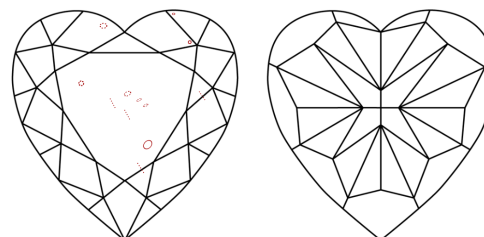

GRADING RESULTS
Carat Weight **1.02 CARAT**
Color Grade **FANCY VIVID BLUE**
Clarity Grade **SI 1**

ADDITIONAL GRADING INFORMATION
Polish **EXCELLENT**
Symmetry **EXCELLENT**
Fluorescence **NONE**
Inscription(s) **IGI LG719553487**

Comments: This Laboratory Grown Diamond was created by Chemical Vapor Deposition (CVD) growth process. Indications of post-growth treatment.

PROPORTIONS

Sample Image Used

CLARITY CHARACTERISTICS

KEY TO SYMBOLS