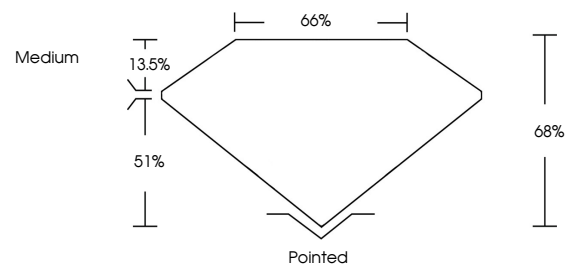

Measurements **12.75 X 8.66 X 5.89 MM**

GRADING RESULTS

Carat Weight **5.69 CARATS**
Color Grade **E**
Clarity Grade **VS 1**

ADDITIONAL GRADING INFORMATION

Polish **EXCELLENT**
Symmetry **EXCELLENT**
Fluorescence **NONE**
Inscription(s) **(IGI) LG719558473**
Comments: This Laboratory Grown Diamond was created by Chemical Vapor Deposition (CVD) growth process. Type IIa

June 26, 2025
IGI Report No LG719558473
CUT CORNERED RECT. MODIFIED BRILLIANT
12.75 X 8.66 X 5.89 MM
Carat Weight **5.69 CARATS**
Color Grade **E**
Clarity Grade **VS 1**
Depth **68%**
Table **51%**
Girdle **Medium**
Culet **Pointed**
Polish **EXCELLENT**
Symmetry **EXCELLENT**
Fluorescence **NONE**
Inscription(s) **(IGI) LG719558473**
Comments: This Laboratory Grown Diamond was created by Chemical Vapor Deposition (CVD) growth process. Type IIa

GRADING RESULTS

Carat Weight **5.69 CARATS**
Color Grade **E**
Clarity Grade **VS 1**

ADDITIONAL GRADING INFORMATION

Polish **EXCELLENT**
Symmetry **EXCELLENT**
Fluorescence **NONE**
Inscription(s) **(IGI) LG719558473**

Comments: This Laboratory Grown Diamond was created by Chemical Vapor Deposition (CVD) growth process. Type IIa

PROPORTIONS

Sample Image Used

CLARITY CHARACTERISTICS

KEY TO SYMBOLS

Red symbols indicate internal characteristics.
Green symbols indicate external characteristics.