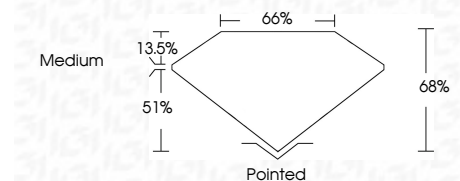

ELECTRONIC COPY

LG719558473
Report verification at igi.org

June 26, 2025
IGI Report Number **LG719558473**
Description **LABORATORY GROWN DIAMOND**
Shape and Cutting Style **CUT CORNERED
RECTANGULAR MODIFIED
BRILLIANT**

Measurements **12.75 X 8.66 X 5.89 MM**

GRADING RESULTS

Carat Weight **5.69 CARATS**
Color Grade **E**
Clarity Grade **VS 1**

ADDITIONAL GRADING INFORMATION

Polish **EXCELLENT**
Symmetry **EXCELLENT**
Fluorescence **NONE**
Inscription(s) **(IGI) LG719558473**
Comments: This Laboratory Grown Diamond was created by Chemical Vapor Deposition (CVD) growth process. Type IIa

June 26, 2025
IGI Report No LG719558473
CUT CORNERED RECT. MODIFIED BRILLIANT
12.75 X 8.66 X 5.89 MM
Carat Weight **5.69 CARATS**
Color Grade **E**
Clarity Grade **VS 1**
Depth **68%**
Table **51%**
Girdle **Medium**
Culet **Pointed**
Polish **EXCELLENT**
Symmetry **EXCELLENT**
Fluorescence **NONE**
Inscription(s) **(IGI) LG719558473**
Comments: This Laboratory Grown Diamond was created by Chemical Vapor Deposition (CVD) growth process. Type IIa

GRADING RESULTS

Carat Weight **5.69 CARATS**
Color Grade **E**
Clarity Grade **VS 1**

ADDITIONAL GRADING INFORMATION

Polish **EXCELLENT**
Symmetry **EXCELLENT**
Fluorescence **NONE**
Inscription(s) **(IGI) LG719558473**