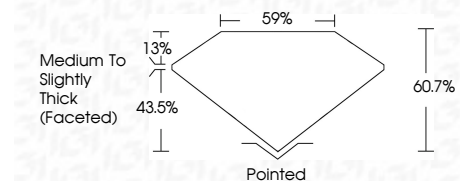

**ELECTRONIC COPY**

LG720532752  
Report verification at igi.org

July 10, 2025  
IGI Report Number **LG720532752**  
Description **LABORATORY GROWN DIAMOND**  
Shape and Cutting Style **HEART BRILLIANT**  
Measurements **7.21 X 8.11 X 4.92 MM**

**GRADING RESULTS**  
Carat Weight **1.64 CARAT**  
Color Grade **D**  
Clarity Grade **VS 1**

**ADDITIONAL GRADING INFORMATION**  
Polish **EXCELLENT**  
Symmetry **EXCELLENT**  
Fluorescence **NONE**  
Inscription(s) **IGI LG720532752**  
Comments: This Laboratory Grown Diamond was created by Chemical Vapor Deposition (CVD) growth process. Type IIa

July 10, 2025  
IGI Report No LG720532752  
**HEART BRILLIANT**  
1.64 CARAT  
D  
7.21 X 8.11 X 4.92 MM  
Carat Weight  
Color Grade  
Clarity Grade  
Depth  
Table  
Girdle  
Medium to Slightly Thick (Faceted)  
Pointed  
EXCELLENT  
EXCELLENT  
NONE  
IGI LG720532752  
Inscription(s)  
Comments: This Laboratory Grown Diamond was created by Chemical Vapor Deposition (CVD) growth process. Type IIa

**GRADING RESULTS**  
Carat Weight **1.64 CARAT**  
Color Grade **D**  
Clarity Grade **VS 1**

**ADDITIONAL GRADING INFORMATION**  
Polish **EXCELLENT**  
Symmetry **EXCELLENT**  
Fluorescence **NONE**  
Inscription(s) **IGI LG720532752**