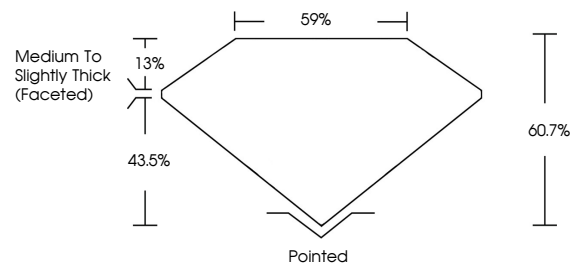

PROPORTIONS