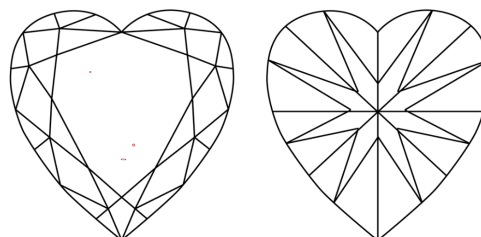

CLARITY CHARACTERISTICS

KEY TO SYMBOLS

Red symbols indicate internal characteristics.
Green symbols indicate external characteristics.