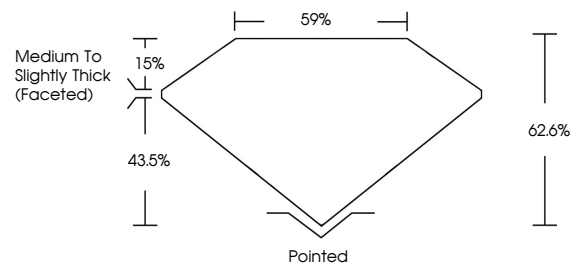

PROPORTIONS