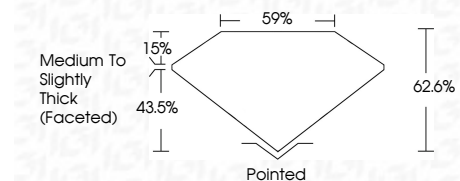

**ELECTRONIC COPY**

LG720574241  
Report verification at igi.org

July 5, 2025  
IGI Report Number **LG720574241**  
Description **LABORATORY GROWN DIAMOND**  
Shape and Cutting Style **PEAR BRILLIANT**  
Measurements **11.28 X 7.11 X 4.45 MM**

**GRADING RESULTS**  
Carat Weight **2.03 CARATS**  
Color Grade **D**  
Clarity Grade **VS 1**

**ADDITIONAL GRADING INFORMATION**  
Polish **EXCELLENT**  
Symmetry **EXCELLENT**  
Fluorescence **NONE**  
Inscription(s) **IGI LG720574241**  
Comments: This Laboratory Grown Diamond was created by Chemical Vapor Deposition (CVD) growth process. Type IIa

July 5, 2025  
IGI Report No LG720574241  
**PEAR BRILLIANT**  
2.03 CARATS  
D  
11.28 X 7.11 X 4.45 MM  
Carat Weight  
Color Grade  
Clarity Grade  
Depth  
Table  
Girdle  
Medium to Slightly Thick (Faceted)  
Pointed  
EXCELLENT  
EXCELLENT  
NONE  
IGI LG720574241  
Inscription(s)  
Comments: This Laboratory Grown Diamond was created by Chemical Vapor Deposition (CVD) growth process. Type IIa

**GRADING RESULTS**  
Carat Weight **2.03 CARATS**  
Color Grade **D**  
Clarity Grade **VS 1**

**ADDITIONAL GRADING INFORMATION**  
Polish **EXCELLENT**  
Symmetry **EXCELLENT**  
Fluorescence **NONE**  
Inscription(s) **IGI LG720574241**