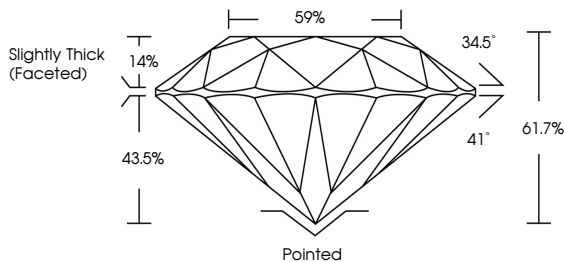

PROPORTIONS