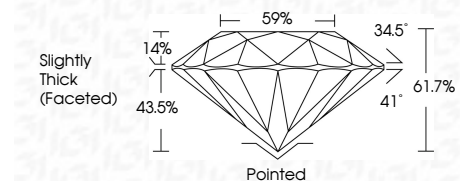

ELECTRONIC COPY

LG722536748
Report verification at igi.org

August 20, 2025
IGI Report Number **LG722536748**
Description **LABORATORY GROWN DIAMOND**
Shape and Cutting Style **ROUND BRILLIANT**
Measurements **8.78 - 8.82 X 5.42 MM**

GRADING RESULTS
Carat Weight **2.60 CARATS**
Color Grade **F**
Clarity Grade **VVS 2**
Cut Grade **IDEAL**

ADDITIONAL GRADING INFORMATION
Polish **EXCELLENT**
Symmetry **EXCELLENT**
Fluorescence **NONE**
Inscription(s) **IGI LG722536748**
Comments: This Laboratory Grown Diamond was created by Chemical Vapor Deposition (CVD) growth process. Type IIa. Indications of post-growth treatment.

August 20, 2025
IGI Report No LG722536748
ROUND BRILLIANT
8.78 - 8.82 X 5.42 MM
2.60 CARATS
F
VVS 2
IDEAL
61.7%
59%
Slightly Thick (Faceted)
Pointed
EXCELLENT
EXCELLENT
NONE
IGI LG722536748
Comments: This Laboratory Grown Diamond was created by Chemical Vapor Deposition (CVD) growth process. Type IIa. Indications of post-growth treatment.

GRADING RESULTS
Carat Weight **2.60 CARATS**
Color Grade **F**
Clarity Grade **VVS 2**
Cut Grade **IDEAL**

ADDITIONAL GRADING INFORMATION
Polish **EXCELLENT**
Symmetry **EXCELLENT**
Fluorescence **NONE**
Inscription(s) **IGI LG722536748**