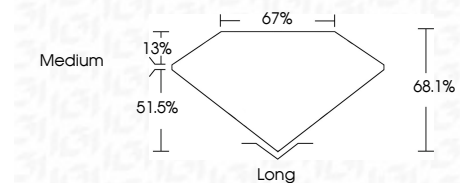

ELECTRONIC COPY

LG724504353
Report verification at igi.org

July 24, 2025
IGI Report Number **LG724504353**
Description **LABORATORY GROWN DIAMOND**

Shape and Cutting Style **EMERALD CUT**
Measurements **14.70 X 10.22 X 6.96 MM**

GRADING RESULTS
Carat Weight **10.25 CARATS**
Color Grade **F**
Clarity Grade **VVS 2**

ADDITIONAL GRADING INFORMATION
Polish **EXCELLENT**
Symmetry **EXCELLENT**
Fluorescence **NONE**
Inscription(s) **IGI LG724504353**
Comments: This Laboratory Grown Diamond was created by Chemical Vapor Deposition (CVD) growth process. Type IIa

July 24, 2025
IGI Report No LG724504353
EMERALD CUT
14.70 X 10.22 X 6.96 MM
10.25 CARATS
Color Grade **F**
Clarity Grade **VVS 2**
Depth **68.1%**
Table **67%**
Girdle **Medium**
Culet **Long**
Polish **EXCELLENT**
Symmetry **EXCELLENT**
Fluorescence **NONE**
Inscription(s) **IGI LG724504353**
Comments: This Laboratory Grown Diamond was created by Chemical Vapor Deposition (CVD) growth process. Type IIa

LABORATORY GROWN DIAMOND REPORT

July 24, 2025
IGI Report Number **LG724504353**
Description **LABORATORY GROWN DIAMOND**
Shape and Cutting Style **EMERALD CUT**
Measurements **14.70 X 10.22 X 6.96 MM**