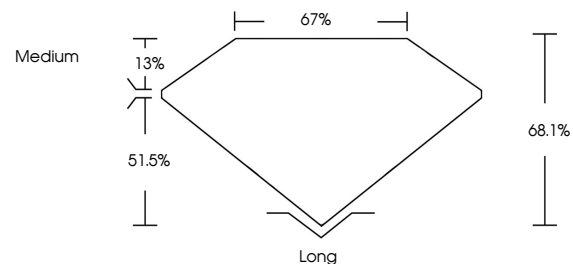

PROPORTIONS