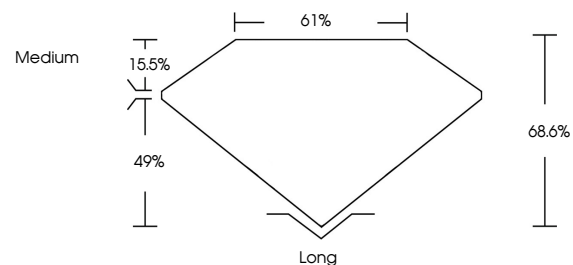

PROPORTIONS