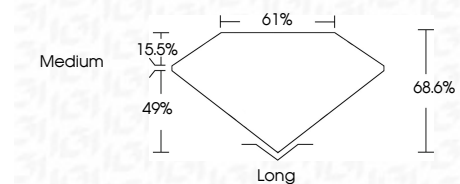

**ELECTRONIC COPY**

LG724508883  
Report verification at igi.org

July 22, 2025  
IGI Report Number **LG724508883**  
Description **LABORATORY GROWN DIAMOND**  
Shape and Cutting Style **EMERALD CUT**  
Measurements **8.25 X 5.66 X 3.88 MM**

**GRADING RESULTS**  
Carat Weight **1.80 CARAT**  
Color Grade **D**  
Clarity Grade **VS 2**

**ADDITIONAL GRADING INFORMATION**  
Polish **EXCELLENT**  
Symmetry **EXCELLENT**  
Fluorescence **NONE**  
Inscription(s) **IGI LG724508883**  
Comments: This Laboratory Grown Diamond was created by Chemical Vapor Deposition (CVD) growth process. Type IIa

July 22, 2025  
IGI Report No **LG724508883**  
**EMERALD CUT**  
Carat Weight **1.80 CARAT**  
Color Grade **D**  
Clarity Grade **VS 2**  
Depth **49%**  
Table **61%**  
Girdle **Medium**  
Culet **Long**  
Polish **EXCELLENT**  
Symmetry **EXCELLENT**  
Fluorescence **NONE**  
Inscription(s) **IGI LG724508883**  
Comments: This Laboratory Grown Diamond was created by Chemical Vapor Deposition (CVD) growth process. Type IIa

**LABORATORY GROWN DIAMOND REPORT**

July 22, 2025  
IGI Report Number **LG724508883**  
Description **LABORATORY GROWN DIAMOND**  
Shape and Cutting Style **EMERALD CUT**  
Measurements **8.25 X 5.66 X 3.88 MM**