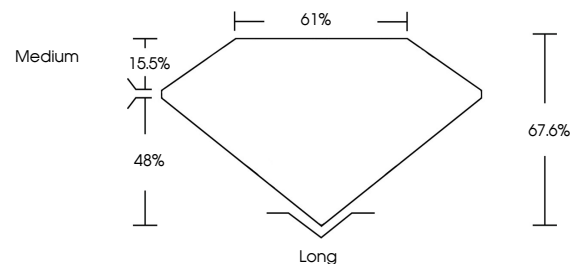

August 4, 2025
IGI Report No LG724522041
EMERALD CUT
2.01 CARATS
8.83 X 5.87 X 3.97 MM
Color Grade **FANCY VIVID BLUE**
Clarity Grade **VS 1**
Depth **48%**
Table **15.5%**
Girdle **Medium**
Culet **Long**
Polish **EXCELLENT**
Symmetry **EXCELLENT**
Fluorescence **NONE**
Inscription(s) **IGI LG724522041**

Comments: This Laboratory Grown Diamond was created by Chemical Vapor Deposition (CVD) growth process. Indications of post-growth treatment.

LABORATORY GROWN DIAMOND REPORT

August 4, 2025
IGI Report Number **LG724522041**
Description **LABORATORY GROWN DIAMOND**
Shape and Cutting Style **EMERALD CUT**
Measurements **8.83 X 5.87 X 3.97 MM**

GRADING RESULTS

Carat Weight **2.01 CARATS**
Color Grade **FANCY VIVID BLUE**
Clarity Grade **VS 1**

ADDITIONAL GRADING INFORMATION

Polish **EXCELLENT**
Symmetry **EXCELLENT**
Fluorescence **NONE**
Inscription(s) **IGI LG724522041**

Comments: This Laboratory Grown Diamond was created by Chemical Vapor Deposition (CVD) growth process. Indications of post-growth treatment.

PROPORTIONS

Sample Image Used

CLARITY CHARACTERISTICS

KEY TO SYMBOLS