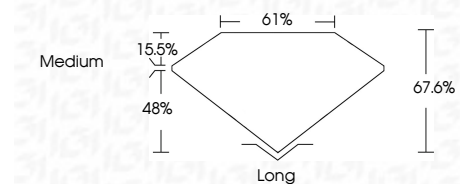

ELECTRONIC COPY

LG724522041
Report verification at igi.org

August 4, 2025
IGI Report Number **LG724522041**
Description **LABORATORY GROWN DIAMOND**
Shape and Cutting Style **EMERALD CUT**
Measurements **8.83 X 5.87 X 3.97 MM**

GRADING RESULTS

Carat Weight **2.01 CARATS**
Color Grade **FANCY VIVID BLUE**
Clarity Grade **VS 1**

ADDITIONAL GRADING INFORMATION

Polish **EXCELLENT**
Symmetry **EXCELLENT**
Fluorescence **NONE**
Inscription(s) **IGI LG724522041**
Comments: This Laboratory Grown Diamond was created by Chemical Vapor Deposition (CVD) growth process. Indications of post-growth treatment.

August 4, 2025
IGI Report No LG724522041
EMERALD CUT
2.01 CARATS
8.83 X 5.87 X 3.97 MM
Color Grade **FANCY VIVID BLUE**
Clarity Grade **VS 1**
Depth **48%**
Table **15.5%**
Girdle **Medium**
Culet **Long**
Polish **EXCELLENT**
Symmetry **EXCELLENT**
Fluorescence **NONE**
Inscription(s) **IGI LG724522041**

Comments: This Laboratory Grown Diamond was created by Chemical Vapor Deposition (CVD) growth process. Indications of post-growth treatment.

LABORATORY GROWN DIAMOND REPORT

August 4, 2025
IGI Report Number **LG724522041**
Description **LABORATORY GROWN DIAMOND**
Shape and Cutting Style **EMERALD CUT**
Measurements **8.83 X 5.87 X 3.97 MM**