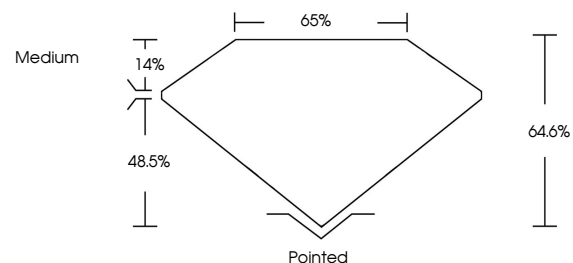

PROPORTIONS