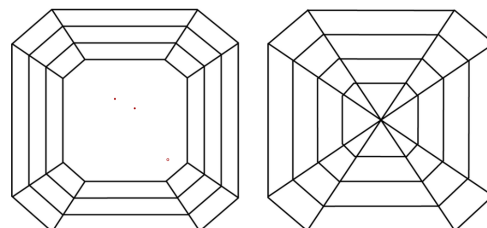

CLARITY CHARACTERISTICS

KEY TO SYMBOLS

Red symbols indicate internal characteristics.
Green symbols indicate external characteristics.