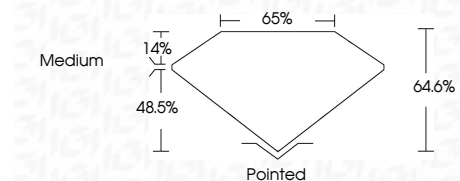

ELECTRONIC COPY

LG724524429
Report verification at igi.org

July 26, 2025
IGI Report Number **LG724524429**
Description **LABORATORY GROWN DIAMOND**
Shape and Cutting Style **SQUARE EMERALD CUT**
Measurements **9.84 X 9.75 X 6.30 MM**

GRADING RESULTS
Carat Weight **5.38 CARATS**
Color Grade **E**
Clarity Grade **VS 1**

ADDITIONAL GRADING INFORMATION
Polish **EXCELLENT**
Symmetry **EXCELLENT**
Fluorescence **NONE**
Inscription(s) **IGI LG724524429**
Comments: This Laboratory Grown Diamond was created by Chemical Vapor Deposition (CVD) growth process. Type IIa

July 26, 2025
IGI Report No **LG724524429**
SQUARE EMERALD CUT
5.38 CARATS **E**
Carat Weight **5.38**
Color Grade **E**
Clarity Grade **VS 1**
Depth **64.6%**
Table **65%**
Girdle **Medium**
Culet **Pointed**
Polish **EXCELLENT**
Symmetry **EXCELLENT**
Fluorescence **NONE**
Inscription(s) **IGI LG724524429**
Comments: This Laboratory Grown Diamond was created by Chemical Vapor Deposition (CVD) growth process. Type IIa

GRADING RESULTS
Carat Weight **5.38 CARATS**
Color Grade **E**
Clarity Grade **VS 1**

ADDITIONAL GRADING INFORMATION
Polish **EXCELLENT**
Symmetry **EXCELLENT**
Fluorescence **NONE**
Inscription(s) **IGI LG724524429**