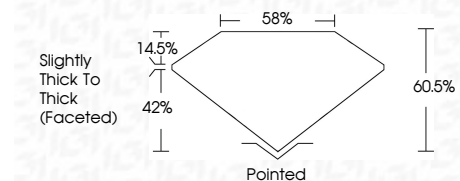

**ELECTRONIC COPY**

LG724539834  
Report verification at igi.org

July 25, 2025  
IGI Report Number **LG724539834**  
Description **LABORATORY GROWN DIAMOND**  
Shape and Cutting Style **HEART BRILLIANT**  
Measurements **10.10 X 11.52 X 6.97 MM**

**GRADING RESULTS**  
Carat Weight **4.73 CARATS**  
Color Grade **F**  
Clarity Grade **VS 1**

**ADDITIONAL GRADING INFORMATION**  
Polish **EXCELLENT**  
Symmetry **EXCELLENT**  
Fluorescence **NONE**  
Inscription(s) **IGI LG724539834**  
Comments: This Laboratory Grown Diamond was created by Chemical Vapor Deposition (CVD) growth process. Type IIa

July 25, 2025  
IGI Report No LG724539834  
**HEART BRILLIANT**  
10.10 X 11.52 X 6.97 MM  
4.73 CARATS  
F  
VS 1  
60.5%  
42%  
Slightly Thick To Thick (Faceted)  
Pointed  
EXCELLENT  
EXCELLENT  
NONE  
IGI LG724539834  
Comments: This Laboratory Grown Diamond was created by Chemical Vapor Deposition (CVD) growth process. Type IIa

**GRADING RESULTS**  
Carat Weight **4.73 CARATS**  
Color Grade **F**  
Clarity Grade **VS 1**

**ADDITIONAL GRADING INFORMATION**  
Polish **EXCELLENT**  
Symmetry **EXCELLENT**  
Fluorescence **NONE**  
Inscription(s) **IGI LG724539834**