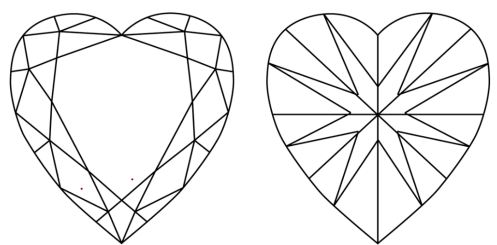

CLARITY CHARACTERISTICS

KEY TO SYMBOLS
Red symbols indicate internal characteristics.
Green symbols indicate external characteristics.