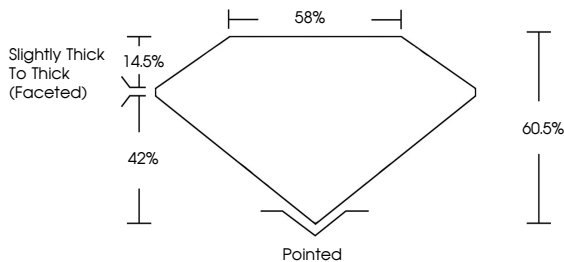

PROPORTIONS