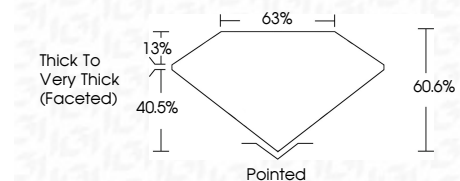

ELECTRONIC COPY

LG724588914
Report verification at igi.org

August 7, 2025
IGI Report Number **LG724588914**
Description **LABORATORY GROWN DIAMOND**
Shape and Cutting Style **PEAR MODIFIED BRILLIANT**
Measurements **15.49 X 9.61 X 5.82 MM**

GRADING RESULTS
Carat Weight **6.40 CARATS**
Color Grade **FANCY VIVID PINK**
Clarity Grade **VS 1**

ADDITIONAL GRADING INFORMATION
Polish **EXCELLENT**
Symmetry **EXCELLENT**
Fluorescence **STRONG**
Inscription(s) **IGI LG724588914**
Comments: This Laboratory Grown Diamond was created by Chemical Vapor Deposition (CVD) growth process. Indications of post-growth treatment.

August 7, 2025
IGI Report No **LG724588914**
PEAR MODIFIED BRILLIANT
15.49 X 9.61 X 5.82 MM
Carat Weight **6.40 CARATS**
Color Grade **FANCY VIVID PINK**
Clarity Grade **VS 1**
Depth **40.5%**
Table **13%**
Girdle **Thick to Very Thick (Faceted)**
Culet **Pointed**
Polish **EXCELLENT**
Symmetry **EXCELLENT**
Fluorescence **STRONG**
Inscription(s) **IGI LG724588914**
Comments: This Laboratory Grown Diamond was created by Chemical Vapor Deposition (CVD) growth process. Indications of post-growth treatment.

August 7, 2025
IGI Report Number **LG724588914**
Description **LABORATORY GROWN DIAMOND**
Shape and Cutting Style **PEAR MODIFIED BRILLIANT**
Measurements **15.49 X 9.61 X 5.82 MM**

GRADING RESULTS
Carat Weight **6.40 CARATS**
Color Grade **FANCY VIVID PINK**
Clarity Grade **VS 1**