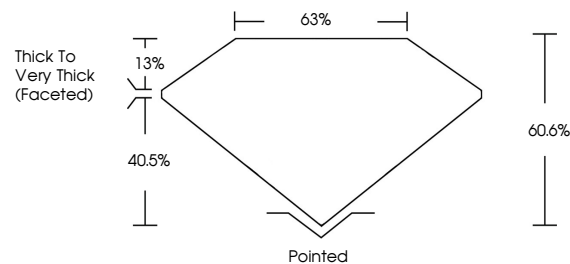

PROPORTIONS