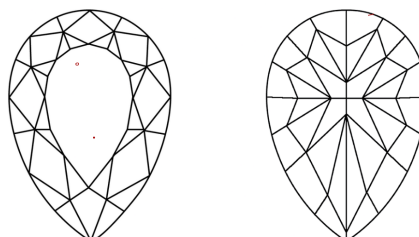

August 7, 2025
IGI Report No **LG724588914**
PEAR MODIFIED BRILLIANT
15.49 X 9.61 X 5.82 MM
Carat Weight **6.40 CARATS**
Color Grade **FANCY VIVID PINK**
Clarity Grade **VS 1**
Depth **40.5%**
Table **13%**
Girdle **Thick to Very Thick (Faceted)**
Culet **Pointed**
Polish **EXCELLENT**
Symmetry **EXCELLENT**
Fluorescence **STRONG**
Inscription(s) **IGI LG724588914**
Comments: This Laboratory Grown Diamond was created by Chemical Vapor Deposition (CVD) growth process. Indications of post-growth treatment.

August 7, 2025
IGI Report Number **LG724588914**
Description **LABORATORY GROWN DIAMOND**
Shape and Cutting Style **PEAR MODIFIED BRILLIANT**
Measurements **15.49 X 9.61 X 5.82 MM**

GRADING RESULTS
Carat Weight **6.40 CARATS**
Color Grade **FANCY VIVID PINK**
Clarity Grade **VS 1**

PROPORTIONS

CLARITY CHARACTERISTICS

KEY TO SYMBOLS

Red symbols indicate internal characteristics.
Green symbols indicate external characteristics.

Sample Image Used

COLOR

D E F G H I J Faint Very Light Light