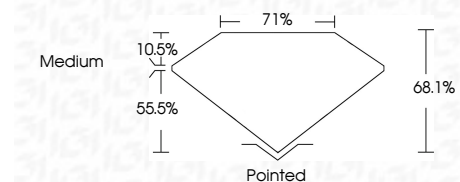

**ELECTRONIC COPY**

LG726524292  
Report verification at igi.org

July 31, 2025  
IGI Report Number **LG726524292**  
Description **LABORATORY GROWN DIAMOND**  
Shape and Cutting Style **PRINCESS CUT**  
Measurements **5.71 X 5.64 X 3.84 MM**

**GRADING RESULTS**  
Carat Weight **1.09 CARAT**  
Color Grade **E**  
Clarity Grade **VVS 2**

**ADDITIONAL GRADING INFORMATION**  
Polish **EXCELLENT**  
Symmetry **EXCELLENT**  
Fluorescence **NONE**  
Inscription(s) **IGI LG726524292**  
Comments: This Laboratory Grown Diamond was created by Chemical Vapor Deposition (CVD) growth process. Type IIa

July 31, 2025  
IGI Report No **LG726524292**  
**PRINCESS CUT**  
**1.09 CARAT**  
**E**  
**5.71 X 5.64 X 3.84 MM**  
**VVS 2**  
**68.1%**  
**55.5%**  
**10.5%**  
**71%**  
**Medium**  
**Pointed**  
**EXCELLENT**  
**EXCELLENT**  
**NONE**  
**IGI LG726524292**  
Comments: This Laboratory Grown Diamond was created by Chemical Vapor Deposition (CVD) growth process. Type IIa

**GRADING RESULTS**  
Carat Weight **1.09 CARAT**  
Color Grade **E**  
Clarity Grade **VVS 2**

**ADDITIONAL GRADING INFORMATION**  
Polish **EXCELLENT**  
Symmetry **EXCELLENT**  
Fluorescence **NONE**  
Inscription(s) **IGI LG726524292**