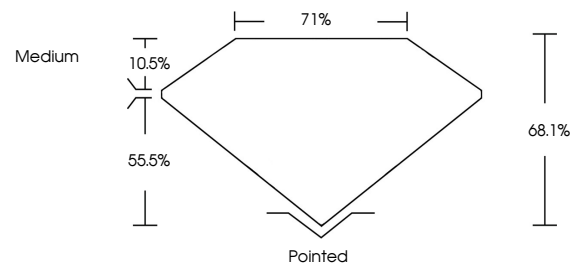

PROPORTIONS