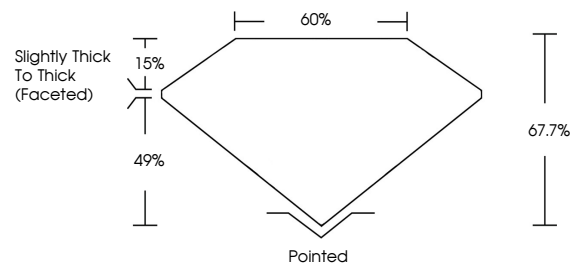

PROPORTIONS