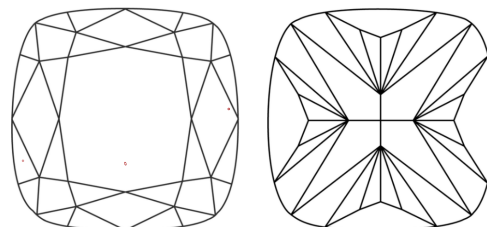

CLARITY CHARACTERISTICS

KEY TO SYMBOLS

Red symbols indicate internal characteristics.
Green symbols indicate external characteristics.