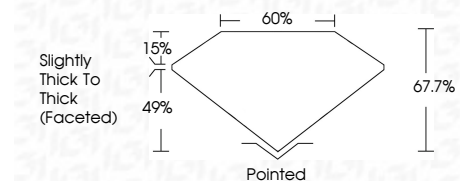

ELECTRONIC COPY

LG726554315
Report verification at igi.org

August 4, 2025
IGI Report Number **LG726554315**
Description **LABORATORY GROWN DIAMOND**
Shape and Cutting Style **SQUARE CUSHION MODIFIED BRILLIANT**
Measurements **6.46 X 6.35 X 4.30 MM**

GRADING RESULTS
Carat Weight **1.35 CARAT**
Color Grade **D**
Clarity Grade **VVS 2**

ADDITIONAL GRADING INFORMATION
Polish **EXCELLENT**
Symmetry **EXCELLENT**
Fluorescence **NONE**
Inscription(s) **IGI LG726554315**
Comments: This Laboratory Grown Diamond was created by Chemical Vapor Deposition (CVD) growth process. Type IIa

August 4, 2025
IGI Report No **LG726554315**
SQUARE CUSHION MODIFIED BRILLIANT
6.46 X 6.35 X 4.30 MM
Carat Weight **1.35 CARAT**
Color Grade **D**
Clarity Grade **VVS 2**
Depth **67.7%**
Table **15%**
Girdle **Slightly Thick To Thick (Faceted)**
Culet **Pointed**
Polish **EXCELLENT**
Symmetry **EXCELLENT**
Fluorescence **NONE**
Inscription(s) **IGI LG726554315**
Comments: This Laboratory Grown Diamond was created by Chemical Vapor Deposition (CVD) growth process. Type IIa

GRADING RESULTS
Carat Weight **1.35 CARAT**
Color Grade **D**
Clarity Grade **VVS 2**

ADDITIONAL GRADING INFORMATION
Polish **EXCELLENT**
Symmetry **EXCELLENT**
Fluorescence **NONE**
Inscription(s) **IGI LG726554315**