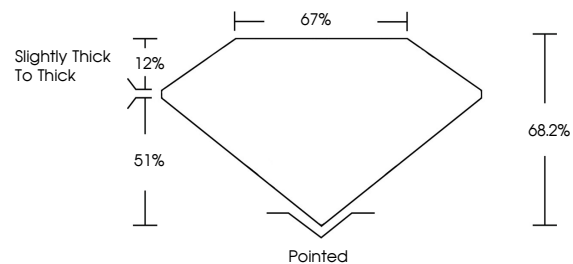

PROPORTIONS