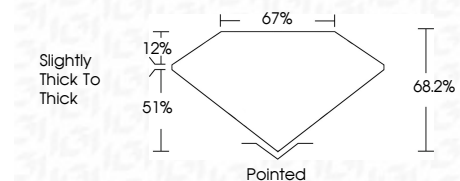

ELECTRONIC COPY

LG727510973
Report verification at igi.org

August 21, 2025
IGI Report Number **LG727510973**
Description **LABORATORY GROWN DIAMOND**
Shape and Cutting Style **CUT CORNERED SQUARE
MODIFIED BRILLIANT**
Measurements **13.27 X 13.07 X 8.92 MM**

GRADING RESULTS
Carat Weight **14.06 CARATS**
Color Grade **E**
Clarity Grade **VVS 2**

ADDITIONAL GRADING INFORMATION
Polish **EXCELLENT**
Symmetry **EXCELLENT**
Fluorescence **NONE**
Inscription(s) **IGI LG727510973**
Comments: This Laboratory Grown Diamond was created by Chemical Vapor Deposition (CVD) growth process. Type IIa

August 21, 2025
IGI Report No LG727510973
CUT CORNERED SQUARE MODIFIED BRILLIANT
13.27 X 13.07 X 8.92 MM
Carat Weight **14.06 CARATS**
Color Grade **E**
Clarity Grade **VVS 2**
Depth **68.2%**
Table **67%**
Girdle **Slightly thick to thick**
Culet **Pointed**
Polish **EXCELLENT**
Symmetry **EXCELLENT**
Fluorescence **NONE**
Inscription(s) **IGI LG727510973**
Comments: This Laboratory Grown Diamond was created by Chemical Vapor Deposition (CVD) growth process. Type IIa

GRADING RESULTS
Carat Weight **14.06 CARATS**
Color Grade **E**
Clarity Grade **VVS 2**

ADDITIONAL GRADING INFORMATION
Polish **EXCELLENT**
Symmetry **EXCELLENT**
Fluorescence **NONE**
Inscription(s) **IGI LG727510973**