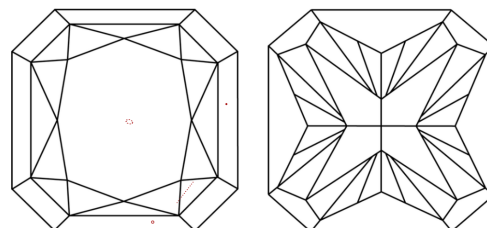

CLARITY CHARACTERISTICS

KEY TO SYMBOLS

Red symbols indicate internal characteristics.
Green symbols indicate external characteristics.