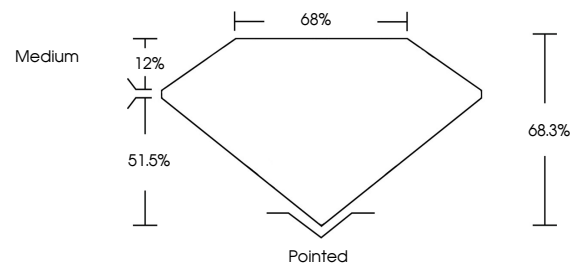

PROPORTIONS