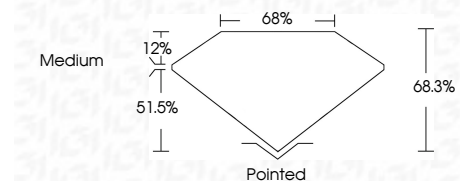

Measurements **7.82 X 5.37 X 3.67 MM**

**GRADING RESULTS**  
Carat Weight **1.33 CARAT**  
Color Grade **E**  
Clarity Grade **VVS 2**

**ADDITIONAL GRADING INFORMATION**  
Polish **EXCELLENT**  
Symmetry **EXCELLENT**  
Fluorescence **NONE**  
Inscription(s) **(IGI) LG727546590**  
Comments: This Laboratory Grown Diamond was created by Chemical Vapor Deposition (CVD) growth process. Type IIa

August 11, 2025  
IGI Report No LG727546590  
CUT CORNERED RECT. MODIFIED BRILLIANT  
7.82 X 5.37 X 3.67 MM  
1.33 CARAT  
E  
VVS 2  
68.3%  
68%  
Medium  
Pointed  
EXCELLENT  
EXCELLENT  
NONE  
(IGI) LG727546590  
Comments: This Laboratory Grown Diamond was created by Chemical Vapor Deposition (CVD) growth process. Type IIa

**LABORATORY GROWN DIAMOND REPORT**

August 11, 2025  
IGI Report Number **LG727546590**  
Description **LABORATORY GROWN DIAMOND**  
Shape and Cutting Style **CUT CORNERED RECTANGULAR  
MODIFIED BRILLIANT**  
Measurements **7.82 X 5.37 X 3.67 MM**

**GRADING RESULTS**  
Carat Weight **1.33 CARAT**  
Color Grade **E**  
Clarity Grade **VVS 2**

**ADDITIONAL GRADING INFORMATION**  
Polish **EXCELLENT**  
Symmetry **EXCELLENT**  
Fluorescence **NONE**  
Inscription(s) **(IGI) LG727546590**