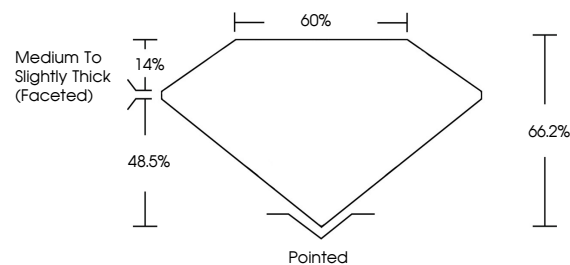

PROPORTIONS