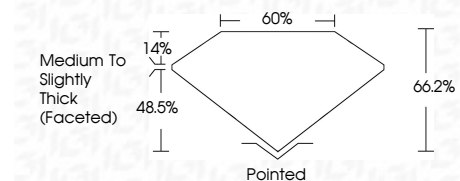

ELECTRONIC COPY

LG727558514
Report verification at igi.org

August 12, 2025
IGI Report Number **LG727558514**
Description **LABORATORY GROWN DIAMOND**
Shape and Cutting Style **SQUARE CUSHION MODIFIED
BRILLIANT**
Measurements **6.00 X 5.98 X 3.96 MM**

GRADING RESULTS
Carat Weight **1.08 CARAT**
Color Grade **G**
Clarity Grade **VVS 2**

ADDITIONAL GRADING INFORMATION
Polish **EXCELLENT**
Symmetry **EXCELLENT**
Fluorescence **NONE**
Inscription(s) **IGI LG727558514**
Comments: This Laboratory Grown Diamond was created by Chemical Vapor Deposition (CVD) growth process. Type IIa

August 12, 2025
IGI Report No LG727558514
SQUARE CUSHION MODIFIED BRILLIANT
6.00 X 5.98 X 3.96 MM
Carat Weight **1.08 CARAT**
Color Grade **G**
Clarity Grade **VVS 2**
Depth **48.5%**
Table **14%**
Girdle **Medium to Slightly Thick (Faceted)**
Culet **Pointed**
Polish **EXCELLENT**
Symmetry **EXCELLENT**
Fluorescence **NONE**
Inscription(s) **IGI LG727558514**
Comments: This Laboratory Grown Diamond was created by Chemical Vapor Deposition (CVD) growth process. Type IIa

GRADING RESULTS
Carat Weight **1.08 CARAT**
Color Grade **G**
Clarity Grade **VVS 2**

ADDITIONAL GRADING INFORMATION
Polish **EXCELLENT**
Symmetry **EXCELLENT**
Fluorescence **NONE**
Inscription(s) **IGI LG727558514**