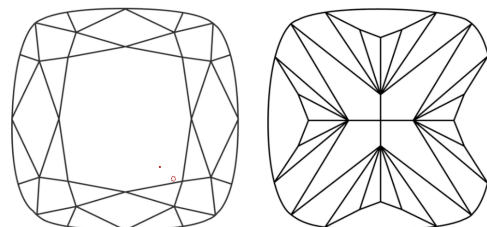

CLARITY CHARACTERISTICS

KEY TO SYMBOLS

Red symbols indicate internal characteristics.
Green symbols indicate external characteristics.