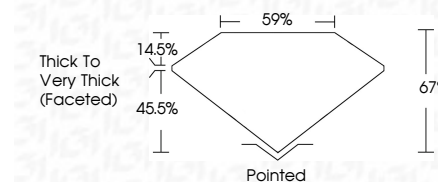

ADDITIONAL GRADING INFORMATION

Polish **EXCELLENT**
Symmetry **EXCELLENT**
Fluorescence **NONE**
Inscription(s) **IGI LG729595302**

Comments: This Laboratory Grown Diamond was created by Chemical Vapor Deposition (CVD) growth process.

Secondary color: Grey

COLOR

D E F G H I J Faint Very Light Light

CLARITY

IF VS¹⁻² VS¹⁻² SI¹⁻² I¹⁻³

Internally Flawless Very Very Slightly Included Very Slightly Included Slightly Included Included

ADDITIONAL GRADING INFORMATION

Polish **EXCELLENT**
Symmetry **EXCELLENT**
Fluorescence **NONE**
Inscription(s) **IGI LG729595302**

Comments: This Laboratory Grown Diamond was created by Chemical Vapor Deposition (CVD) growth process.

Secondary color: Grey

IGI

August 29, 2025
IGI Report No **LG729595302**
OVAL MODIFIED BRILLIANT
13.48 X 9.38 X 6.28 MM
6.36 CARATS
Color Grade **FANCY INTENSE YELLOW**
Clarity Grade **VVS 2**
Depth **67%**
Table **59%**
Girdle **Thick to Very Thick (Faceted)**
Culet **Pointed**
Polish **EXCELLENT**
Symmetry **EXCELLENT**
Fluorescence **NONE**
Inscription(s) **IGI LG729595302**

Comments: This Laboratory Grown Diamond was created by Chemical Vapor Deposition (CVD) growth process.
Secondary color: Grey