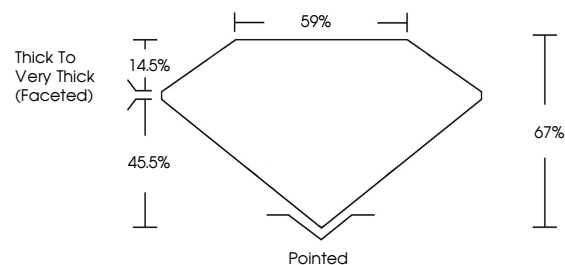

ELECTRONIC COPY

LG729595302
Report verification at igi.org

August 29, 2025
IGI Report Number **LG729595302**
Description **LABORATORY GROWN DIAMOND**
Shape and Cutting Style **OVAL MODIFIED BRILLIANT**
Measurements **13.48 X 9.38 X 6.28 MM**
GRADING RESULTS
Carat Weight **6.36 CARATS**
Color Grade **FANCY INTENSE YELLOW**
Clarity Grade **VVS 2**

August 29, 2025
IGI Report Number **LG729595302**
Description **LABORATORY GROWN DIAMOND**
Shape and Cutting Style **OVAL MODIFIED BRILLIANT**
Measurements **13.48 X 9.38 X 6.28 MM**
GRADING RESULTS
Carat Weight **6.36 CARATS**
Color Grade **FANCY INTENSE YELLOW**
Clarity Grade **VVS 2**

PROPORTIONS