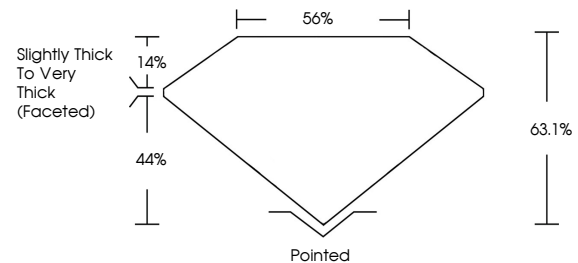

Measurements **11.52 X 7.62 X 4.81 MM**

**GRADING RESULTS**

Carat Weight **3.02 CARATS**

Color Grade **FANCY YELLOW**

Clarity Grade **SI 1**

September 27, 2025

IGI Report Number **LG735563875**

Description **LABORATORY GROWN DIAMOND**

Shape and Cutting Style **PEAR MODIFIED BRILLIANT**

Measurements **11.52 X 7.62 X 4.81 MM**

**GRADING RESULTS**

Carat Weight **3.02 CARATS**

Color Grade **FANCY YELLOW**

Clarity Grade **SI 1**

**ADDITIONAL GRADING INFORMATION**

Polish **EXCELLENT**

Symmetry **VERY GOOD**

Fluorescence **NONE**

Inscription(s) **IGI LG735563875**

Comments: This Laboratory Grown Diamond was created by Chemical Vapor Deposition (CVD) growth process.

Secondary color: Grey

**PROPORTIONS**

Sample Image Used

**COLOR**

D E F G H I J Faint Very Light Light

**CLARITY**

IF VS<sup>1-2</sup> VS<sup>1-2</sup> SI<sup>1-2</sup> I<sup>1-3</sup>

Internally Flawless Very Very Slightly Included Very Slightly Included Slightly Included Included