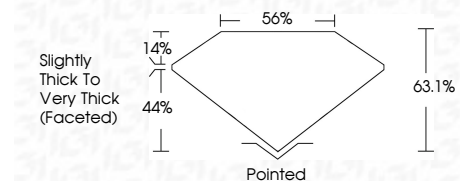

Shape and Cutting Style **PEAR MODIFIED BRILLIANT**

Measurements **11.52 X 7.62 X 4.81 MM**

**GRADING RESULTS**

Carat Weight **3.02 CARATS**

Color Grade **FANCY YELLOW**

Clarity Grade **SI 1**

**ADDITIONAL GRADING INFORMATION**

**PROPORTIONS**

Sample Image Used

**COLOR**

D E F G H I J Faint Very Light Light

**CLARITY**

IF VS<sup>1-2</sup> VS<sup>1-2</sup> SI<sup>1-2</sup> I<sup>1-3</sup>

Internally Flawless Very Very Slightly Included Very Slightly Included Slightly Included Included