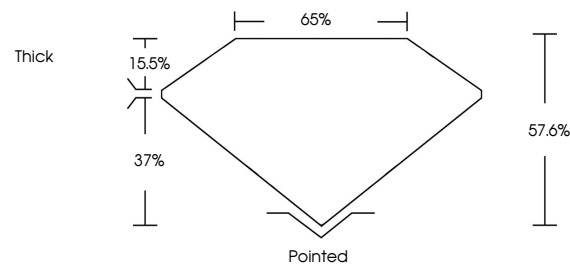

PROPORTIONS