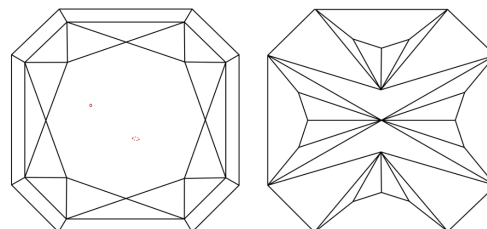

CLARITY CHARACTERISTICS

KEY TO SYMBOLS

Red symbols indicate internal characteristics.
Green symbols indicate external characteristics.

COLOR

D E F G H I J Faint Very Light Light

CLARITY

IF	VS¹⁻²	VS¹⁻²	SI¹⁻²	I¹⁻³
Internally Flawless	Very Very Slightly Included	Very Slightly Included	Slightly Included	Included