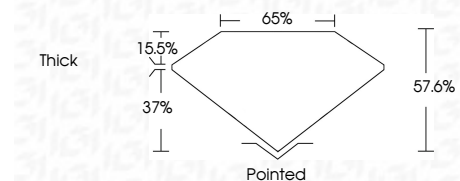

ELECTRONIC COPY

LG735571407
Report verification at igi.org

September 30, 2025
IGI Report Number **LG735571407**
Description **LABORATORY GROWN DIAMOND**
Shape and Cutting Style **CUT CORNERED SQUARE
MODIFIED BRILLIANT**
Measurements **7.54 X 7.28 X 4.19 MM**

GRADING RESULTS
Carat Weight **2.02 CARATS**
Color Grade **FANCY PINK**
Clarity Grade **VVS 2**

ADDITIONAL GRADING INFORMATION
Polish **EXCELLENT**
Symmetry **EXCELLENT**
Fluorescence **SLIGHT**
Inscription(s) **IGI LG735571407**
Comments: This Laboratory Grown Diamond was created by Chemical Vapor Deposition (CVD) growth process. Indications of post-growth treatment.
Secondary color: Brown

September 30, 2025
IGI Report No LG735571407
CUT CORNERED SQUARE MODIFIED BRILLIANT
7.54 X 7.28 X 4.19 MM
2.02 CARATS
FANCY PINK
VVS 2
57.6%
65%
Thick
Pointed
EXCELLENT
EXCELLENT
SLIGHT
IGI LG735571407
Comments: This Laboratory Grown Diamond was created by Chemical Vapor Deposition (CVD) growth process. Indications of post-growth treatment. Secondary color: Brown

GRADING RESULTS
Carat Weight **2.02 CARATS**
Color Grade **FANCY PINK**
Clarity Grade **VVS 2**

ADDITIONAL GRADING INFORMATION
Polish **EXCELLENT**
Symmetry **EXCELLENT**
Fluorescence **SLIGHT**
Inscription(s) **IGI LG735571407**