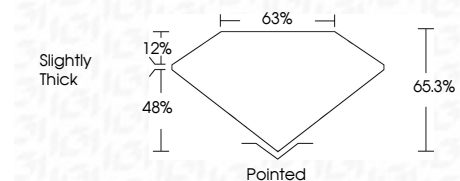

ELECTRONIC COPY

LG737596323
Report verification at igi.org

October 7, 2025
IGI Report Number **LG737596323**
Description **LABORATORY GROWN DIAMOND**
Shape and Cutting Style **CUT CORNERED
RECTANGULAR MODIFIED
BRILLIANT**
Measurements **9.32 X 6.14 X 4.01 MM**

GRADING RESULTS

Carat Weight **2.00 CARATS**
Color Grade **FANCY VIVID BLUE**
Clarity Grade **VVS 2**

ADDITIONAL GRADING INFORMATION

Polish **EXCELLENT**
Symmetry **EXCELLENT**
Fluorescence **NONE**
Inscription(s) **IGI LG737596323**

Comments: This Laboratory Grown Diamond was created by Chemical Vapor Deposition (CVD) growth process. Indications of post-growth treatment.

October 7, 2025
IGI Report No LG737596323
CUT CORNERED RECT. MODIFIED BRILLIANT
9.32 X 6.14 X 4.01 MM
2.00 CARATS
FANCY VIVID BLUE
VVS 2
65.3%
12%
Slightly Thick
Pointed
EXCELLENT
EXCELLENT
NONE
IGI LG737596323