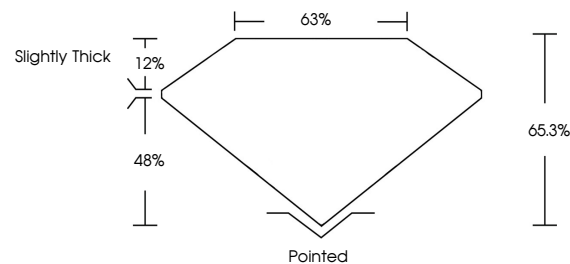

GRADING RESULTS

Carat Weight **2.00 CARATS**
Color Grade **FANCY VIVID BLUE**
Clarity Grade **VVS 2**

ADDITIONAL GRADING INFORMATION

Polish **EXCELLENT**
Symmetry **EXCELLENT**
Fluorescence **NONE**
Inscription(s) **IGI LG737596323**

Comments: This Laboratory Grown Diamond was created by Chemical Vapor Deposition (CVD) growth process. Indications of post-growth treatment.

PROPORTIONS

CLARITY CHARACTERISTICS

KEY TO SYMBOLS

Red symbols indicate internal characteristics.
Green symbols indicate external characteristics.